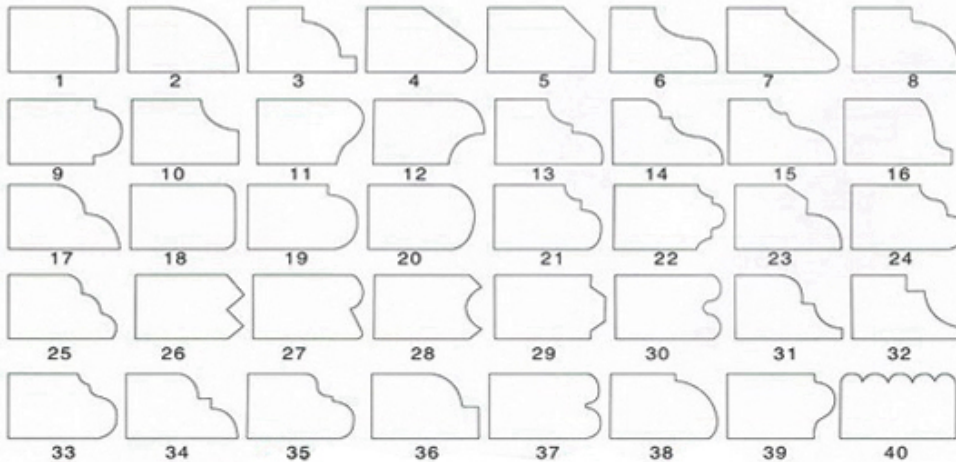

异形磨边效果 Type of profile stone

产品 名称 规格 重量 材质 颜色 :

Name	Special Shape Diamond Grinding Wheel
Model	BW-DGW
Diameter	100mm - 5000mm
Thickness	10mm 15mm 20mm 25mm 30mm 40mm 50mm
Grit	30# - 1000#
Applicable Materials	Marble, Granite, Quartz, Artificial Stone and Other stone
Applicable Machine	Portable grinding machine Edge Cutting machine
Shape	Customized according to the needs