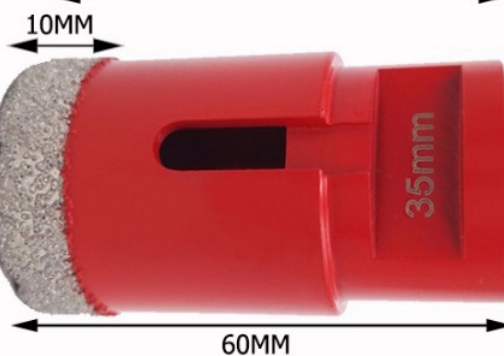

螺絲 螺絲 螺絲 螺絲 螺絲.

**說明:**

**boreway**®

**Boreway Machinery Co., Ltd.**  
[www.diamondtools.top](http://www.diamondtools.top)  
[www.boreway.com](http://www.boreway.com)

**Vacuum brazed diamond drilling core bits with 10MM diamond height**

Diameter 6mm, 8mm, 10mm,  
12mm, 14mm, 16mm  
Dry/wet drilling for porcelain  
tile, granite, marble, stone,  
Masonry, brick

Diameter 6mm, 8mm, 10mm, 12mm, 14mm,  
16mm, 20mm, 25mm, 30mm, 35mm, 40mm,  
45mm, 50mm, 55mm, 60mm, 65mm, 75mm