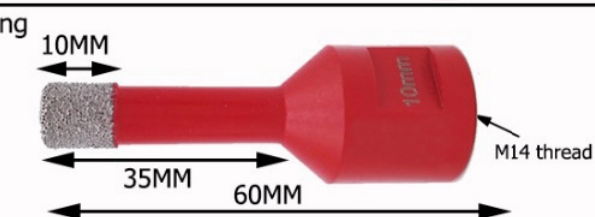

**說明:**

1. 螺絲
2. 螺絲 螺絲
3. 螺絲 螺絲 螺絲
4. 螺絲 螺絲 螺絲
5. 螺絲 螺絲 螺絲
6. 螺絲 螺絲 螺絲
7. 螺絲 螺絲 螺絲
8. 螺絲 螺絲, 螺絲 螺絲, 螺絲 螺絲 螺絲.

**螺絲 螺絲 :螺絲 螺絲 螺絲 螺絲 螺絲 螺絲**

螺絲 (mm)	螺絲 螺絲 (mm)
5.	10.
6.	10.
8.	10.
10.	10.
12.	10.
27.	10/15.
35.	10/15.
50	10/15.
60.	10/15.
75.	10/15.
120.	10/15.

螺絲 螺絲 螺絲 螺絲 螺絲.

**說明:**

**boreway**®

**Boreway Machinery Co., Ltd.**  
[www.diamondtools.top](http://www.diamondtools.top)  
[www.boreway.com](http://www.boreway.com)

**Vacuum brazed diamond drilling core bits with 10MM diamond height**

Diameter 6mm, 8mm, 10mm,  
12mm, 14mm, 16mm  
Dry/wet drilling for porcelain  
tile, granite, marble, stone,  
Masonry, brick

Diameter 6mm, 8mm, 10mm, 12mm, 14mm,  
16mm, 20mm, 25mm, 30mm, 35mm, 40mm,  
45mm, 50mm, 55mm, 60mm, 65mm, 75mm