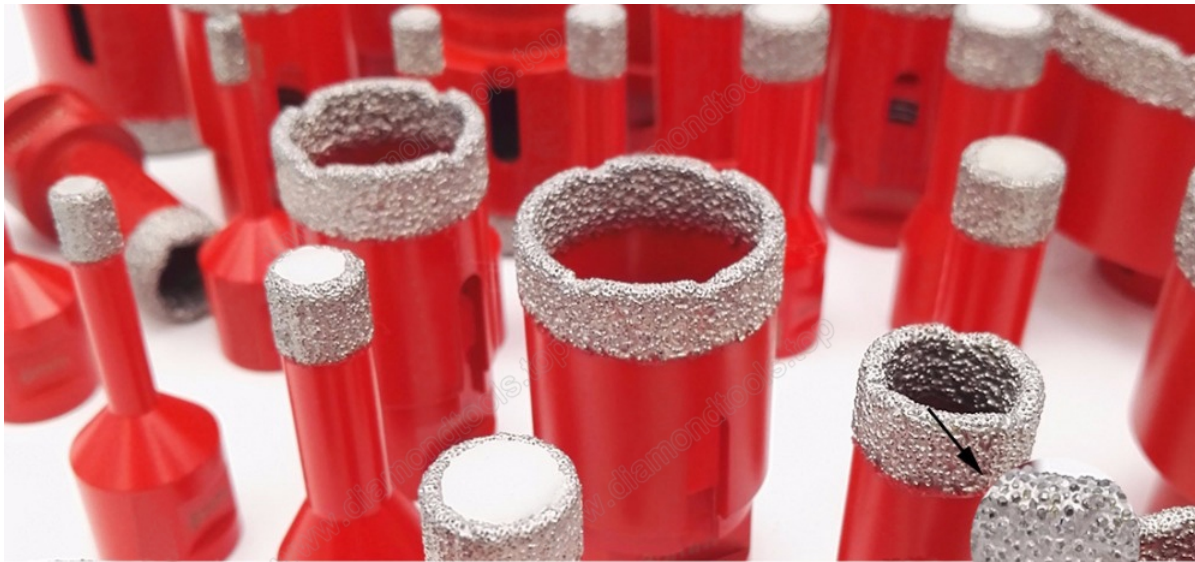

**說明:**

1. 螺絲
2. 螺絲 螺絲
3. 螺絲 螺絲 螺絲
4. 螺絲 螺絲 螺絲
5. 螺絲 螺絲 螺絲
6. 螺絲 螺絲 螺絲
7. 螺絲 螺絲 螺絲
8. 螺絲 螺絲, 螺絲 螺絲, 螺絲 螺絲 螺絲.

**螺絲 螺絲 :螺絲 螺絲 螺絲 螺絲 螺絲 螺絲**

螺絲 (mm)	螺絲 螺絲 (mm)
5.	10.
6.	10.
8.	10.
10.	10.
12.	10.
27.	10/15.
35.	10/15.
50	10/15.
60.	10/15.
75.	10/15.
120.	10/15.

螺絲 螺絲 螺絲 螺絲 螺絲.

**說明:**

**boreway**®

**Boreway Machinery Co., Ltd.**  
[www.diamondtools.top](http://www.diamondtools.top)  
[www.boreway.com](http://www.boreway.com)

**Vacuum brazed diamond drilling core bits with 10MM diamond height**

Diameter 6mm, 8mm, 10mm,  
12mm, 14mm, 16mm  
Dry/wet drilling for porcelain  
tile, granite, marble, stone,  
Masonry, brick

Diameter 6mm, 8mm, 10mm, 12mm, 14mm,  
16mm, 20mm, 25mm, 30mm, 35mm, 40mm,  
45mm, 50mm, 55mm, 60mm, 65mm, 75mm