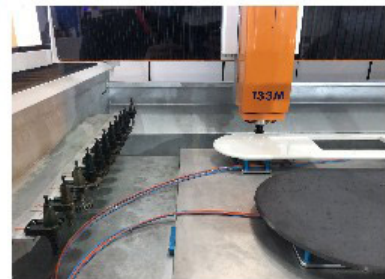

Boreway Machinery Co.,Ltd
www.diamondtools.top
www.boreway.net

Boreway Machinery Co.,Ltd
www.diamondtools.top
www.boreway.net