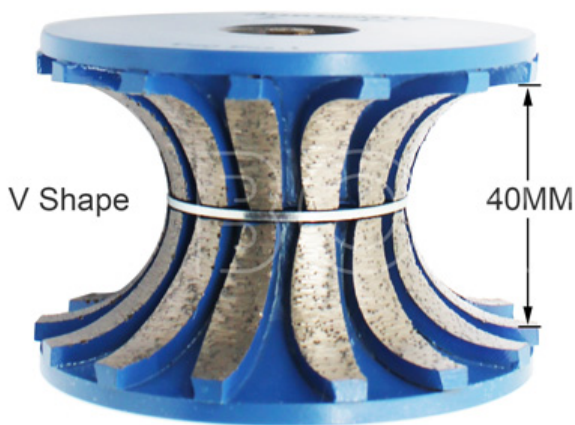

V40 :

Portable Diamond Router Bit