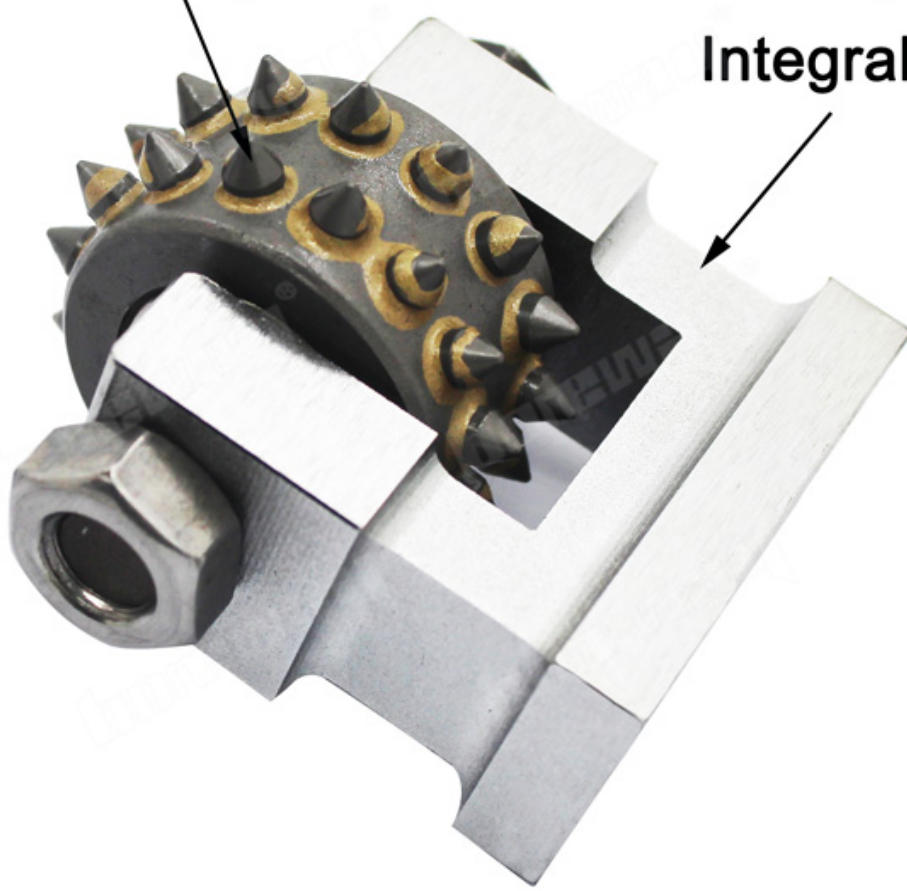

boreway®

30S Alloy Teeth

**U Shaped
Integral Bracket**