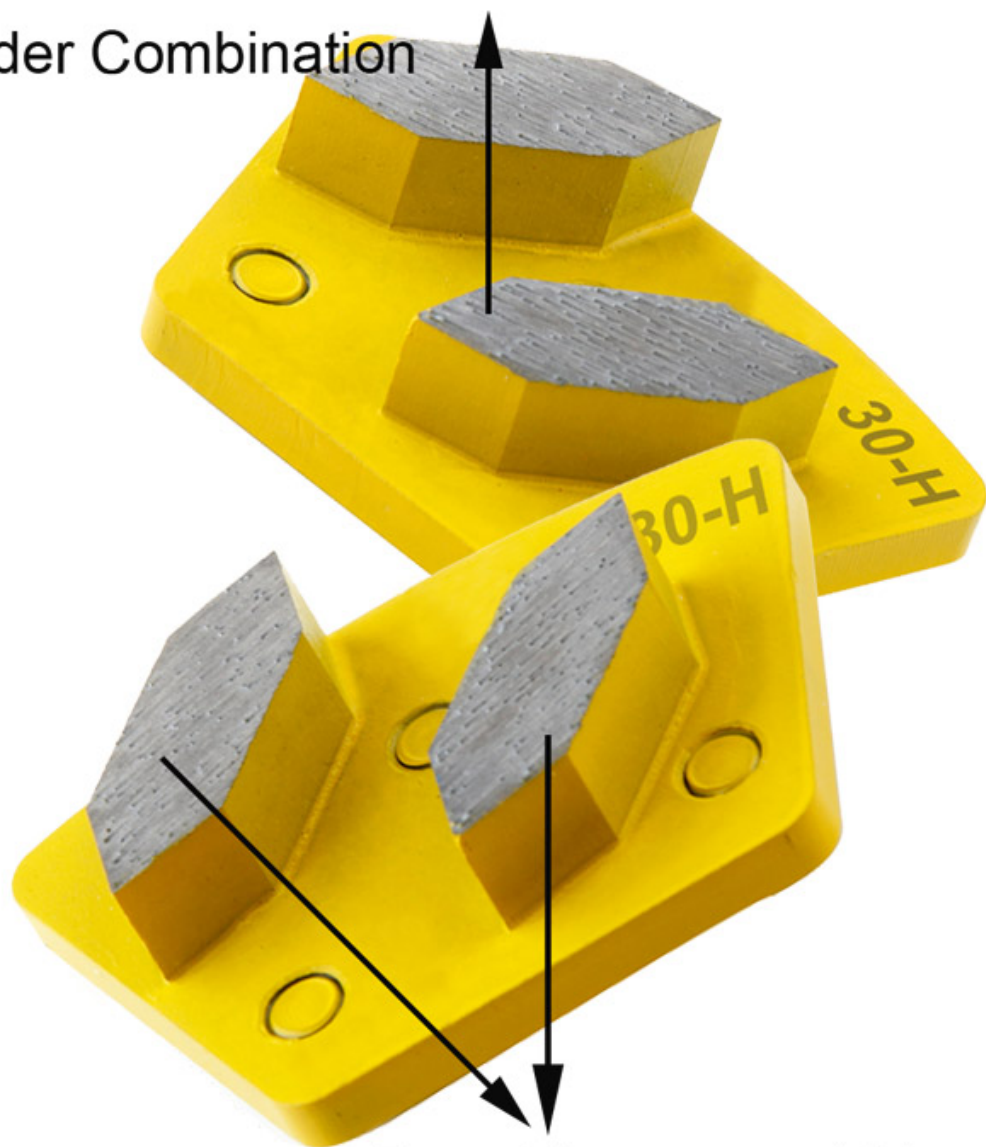

Material: Diamond And Metal
Powder Combination

Two Hexagonal Head