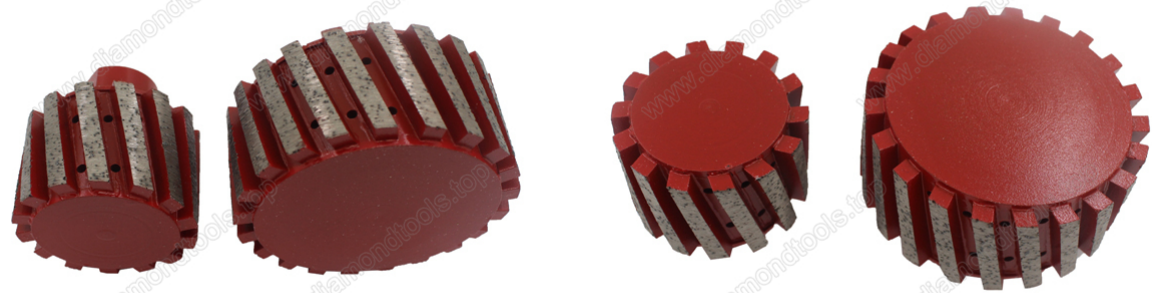

Boreway Machinery Co., Ltd.
www.diamondtools.top
www.boreway.com