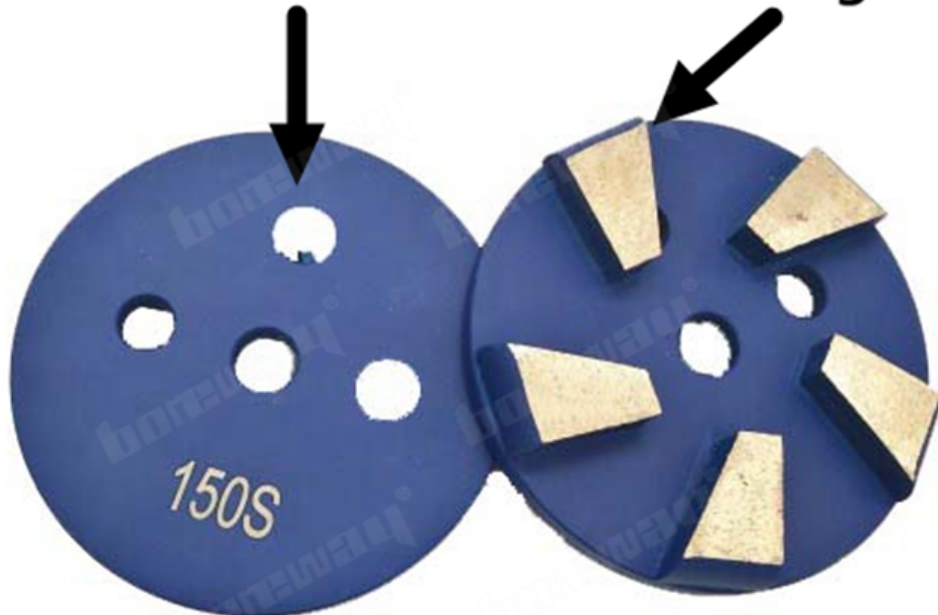

□□ □□ □□ □□ :

5 5 5 5 5 5 5 :

Connection: 4 Holes 5 Bevel Segs

Size: 3 Inch

Boreway Machinery Co.,Ltd
www.diamondtools.top
www.boreway.net

boreway®

Boreway Machinery Co.,Ltd
www.fordiamondtools.com
www.diamondtools.top