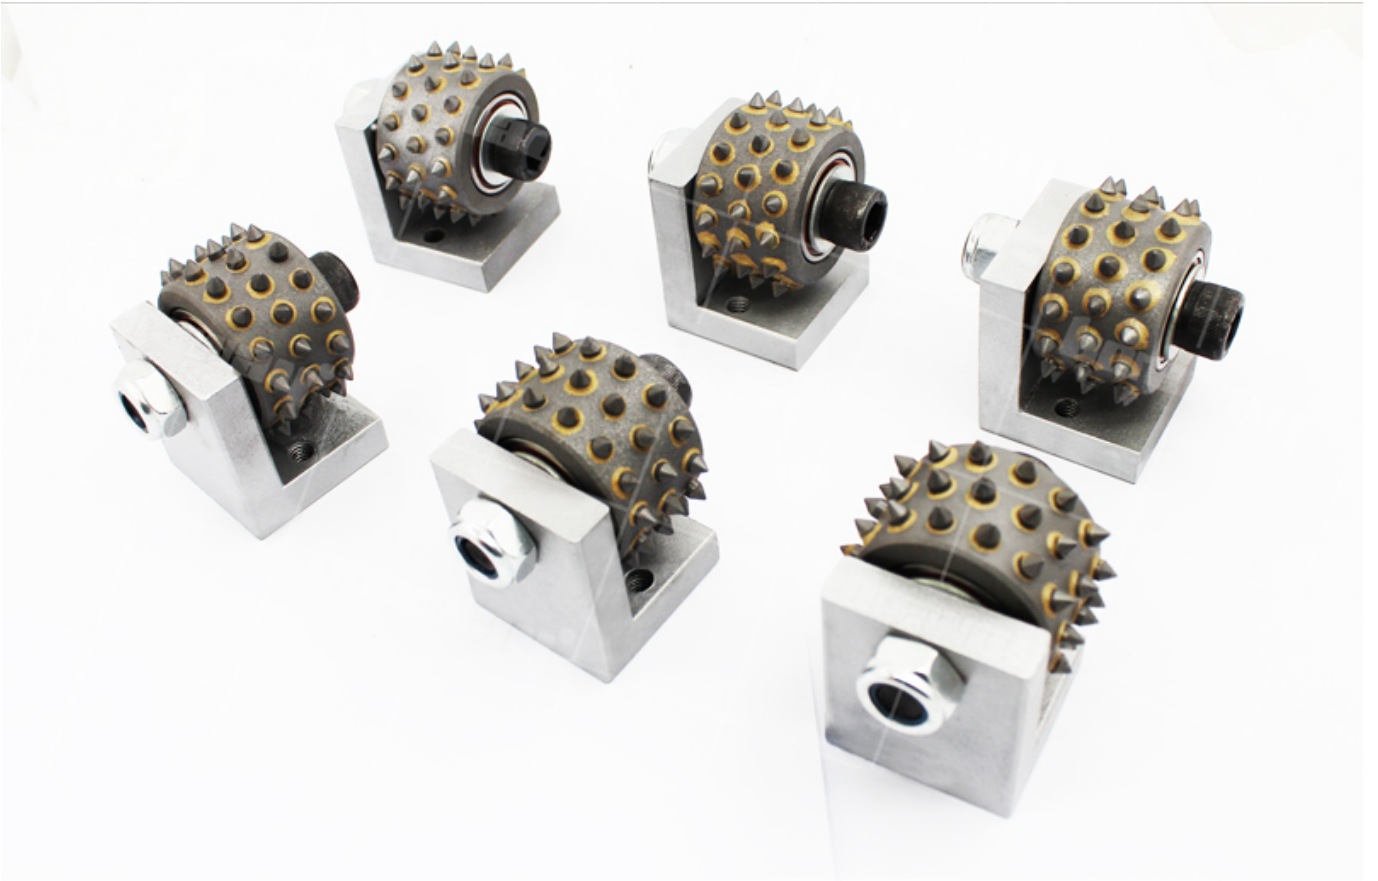

00 00 :

0000 0000000 000 00 000 410mm Klindex 00 00 000000 0000 45 00 0000 00 00 0000 0 00000 00 0000 000000. | 0000 45 00 00 00 00 0000 KLINDEX 00 00 000000 00000 00000.

KLINDEX 00 00 00000 0000 0000 00 0000 KLINDEX Double-Layer Bush Hammer 00000000 00 0000 0 00 0 Klindex 00 00 0000 00 0000 0 000000 0000 00 00000000. 0000 00 00 00 00 ...

00 00:

0000 00000 0000000 00000 00000000 00 00 00:

00 00	00
00	Boreway.
00000 00	00 0 45 00 00
00000 00	410mm KLINDEX 0000 00 00 00 00000 00 00
00	410mm KLINDEX 00 00000 00000 0 0000 00 00 00
00 00	T / T, 0000 0000, 0000, Wechat, 00 00, 00, L / C

KLINDEX:

KLINDEX is a high-quality roller with a long service life. It is made of high-quality steel and is designed for use in a wide range of applications. The roller is easy to install and maintain, and it provides a reliable and efficient solution for your needs.