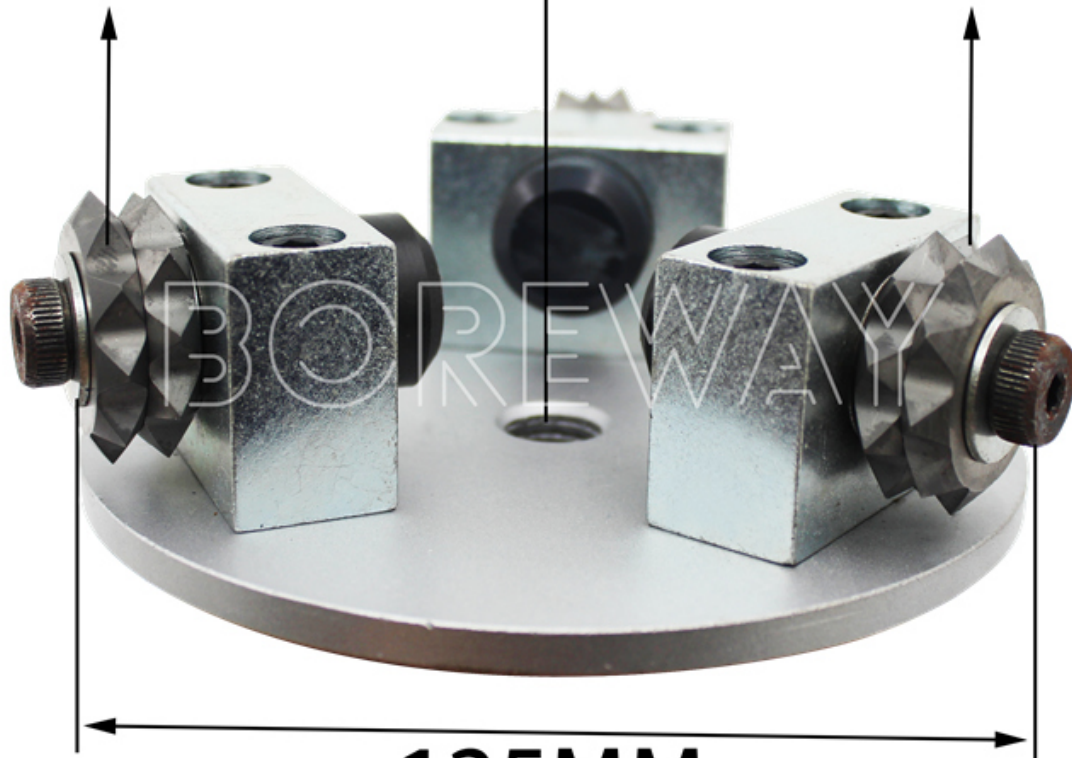

boreway®

Star Teeth

M14

20 Teeth

125MM

Boreway Machinery Co.,Ltd
www.diamondtools.top
www.boreway.net

boreway®

Boreway Machinery Co.,Ltd
www.diamondtools.top
www.boreway.net