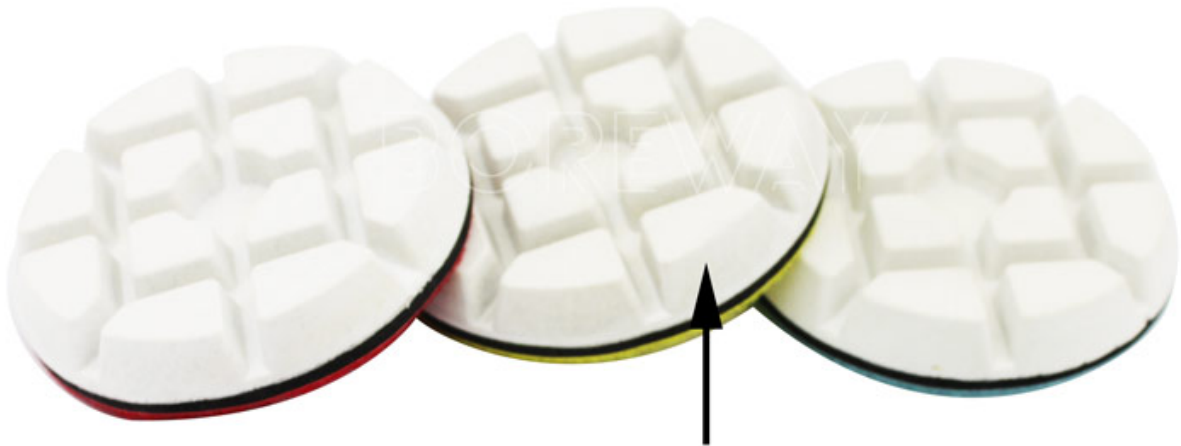

Workable Thickness: 10mm

Diameter: 80mm