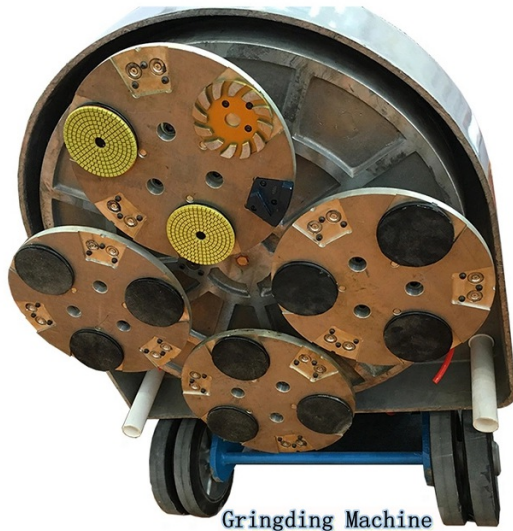

00:	00000 + 00 000
00:	00 00 00
00:	Husqvarna Redi 00 / Scanmaskin Redi 00
00:	Husqvarna / Scanmaskin 00 00 00
00:	00 00 00, 00 00, 00 00, 00 00, 00 00 00, 0000 00 0 0.

00 00 00 0000 00 0000 0000 0000 0 00000. 0000 0 0 00000 00 0000 00 0000 0000000.

00 00 00 :

00000 00 0 **Redi-Lock** 000000 00 :

Segment Shape:One Round And One Stair Segment

000 0000 00000 00 00000000.

00 :

00000 00 00 **Redi Lock Diamond Grinding Block** 00 0000 00000 0 00 0 000, 00 0 00 00 0000 00 0
00000 00 00 00 00. 0000, 0000, 0000 00 0 00 00, 0000 0 0000, 0 0000 00 00000 00 (00000, 00) 00 0000 0000
00.

Grinding Machine

Concrete Grinding Effect

☐☐:

☐☐:

☐☐ ☐☐ ☐☐

☐☐ ☐☐-☐☐

☐☐☐ ☐☐-☐☐☐

☐☐ : Husqvarna Blank