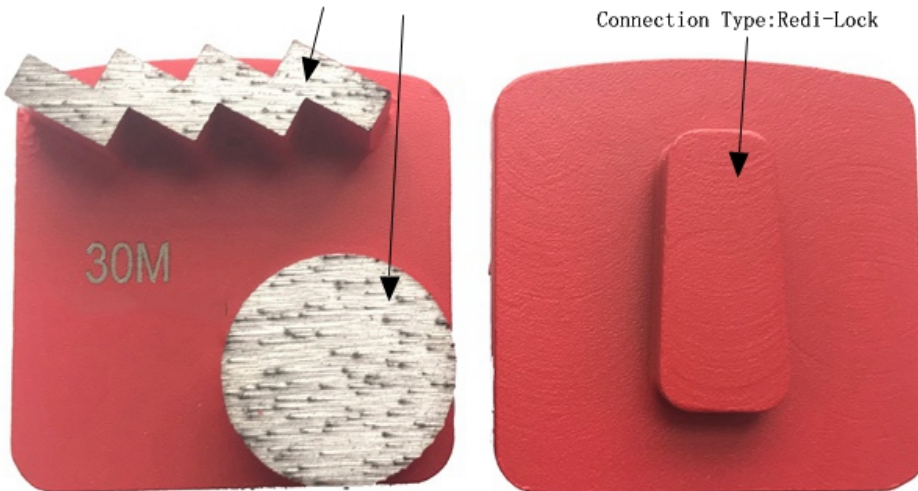

00:	00000 + 00 000
00:	00 00 00
00:	Husqvarna Redi 00 / Scanmaskin Redi 00
00:	Husqvarna / Scanmaskin 00 00 00
00:	00 00 00, 00 00, 00 00, 00 00, 00 00 00, 0000 00 0 0.

00 00 00 0000 00 0000 0000 0000 0 00000. 0000 0 0 00000 00 0000 00 0000 0000000.

00 00 00 :

00000 00 0 **Redi-Lock** 000000 00 :

Segment Shape:One Round And One Stair Segment

000 0000 00000 00 00000000.

00 :

00000 00 00 **Redi Lock Diamond Grinding Block** 00 0000 00000 0 00 0 000, 00 0 00 00 0000 00 0
00000 00 00 00 00. 0000, 0000, 0000 00 0 00 00, 0000 0 0000, 0 0000 00 00000 00 (00000, 00) 00 0000 0000
00.