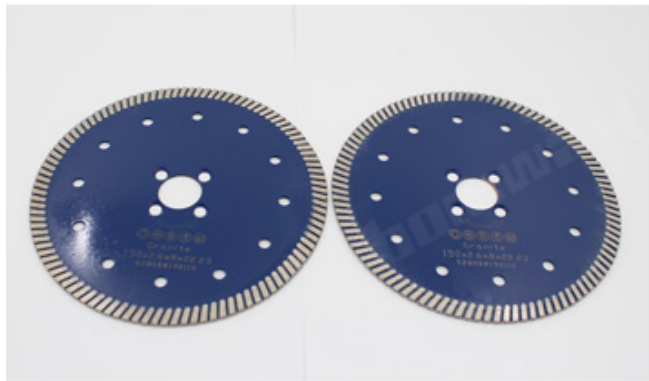

00 00 000 00000 0000 00 00 000 00 000 00 00 00

00:

1. 00 00 0 000 00 000 000 000.
  2. 00 00 : 00 00, 00 00.
  3. 00 00 0 0 00 0 0000 00.
  - 0000 0000 000 4.Working. 00 0 00 000 000.
  5. 000 000 00 000 000 0000 0000 0000 0000000.
2. 00 = 00 00 = 00 00 = 00 00 = OEM

00:

00 00 0 000 00 000 00 000, 000, 00 00, 000, 00, 000 00 0 00 00 000 000 00000 000 00000 0000 0.

00:

00 00 0 000 00 000

1. 0 00 00 0 000 00