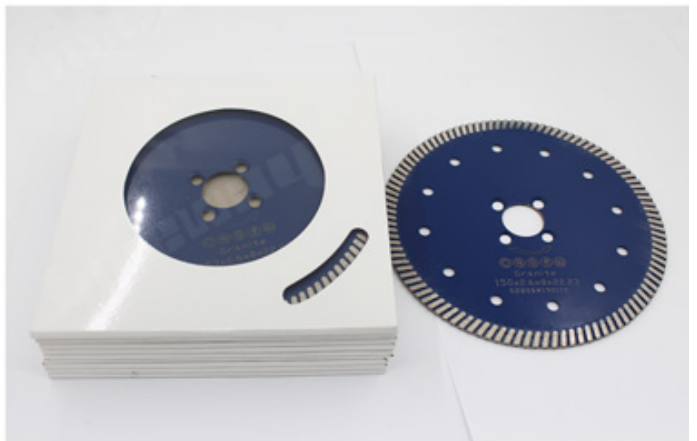

00 00 000 00000 0000 00 00 000 00 000 00 00 00

00:

1. 00 00 0 000 00 000 000 000.
  2. 00 00 : 00 00, 00 00.
  3. 00 00 0 0 00 0 0000 00.
  - 0000 0000 000 4.Working. 00 0 00 000 000.
  5. 000 000 00 000 000 0000 0000 0000 0000000.
2. 00 = 00 00 = 00 00 = 00 00 = OEM

00:

00 00 0 000 00 000 00 000, 000, 00 00, 000, 00, 000 00 0 00 00 000 000 00000 000 00000 0000 0.

00:

00 00 0 000 00 000

1. 0 00 00 0 000 00