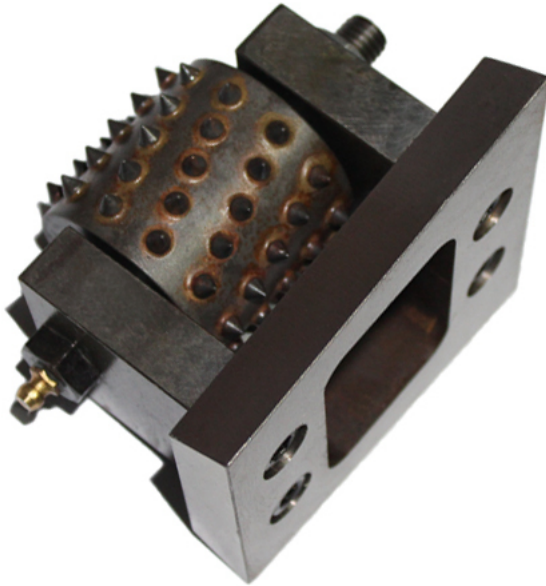

Boreway Machinery Co., Ltd.
www.diamondtools.top
www.boreway.com