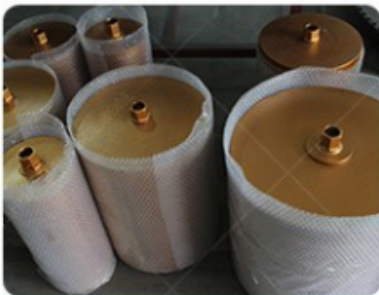

2.Large ;
3. .

：

Fujian Nanan Boreway Machinery Co.,Ltd.

：Huahui Center 605, Shuitou Town, Quanzhou, Fujian, China.

：362342

：0086-595-86990206

：0086-595-86990220