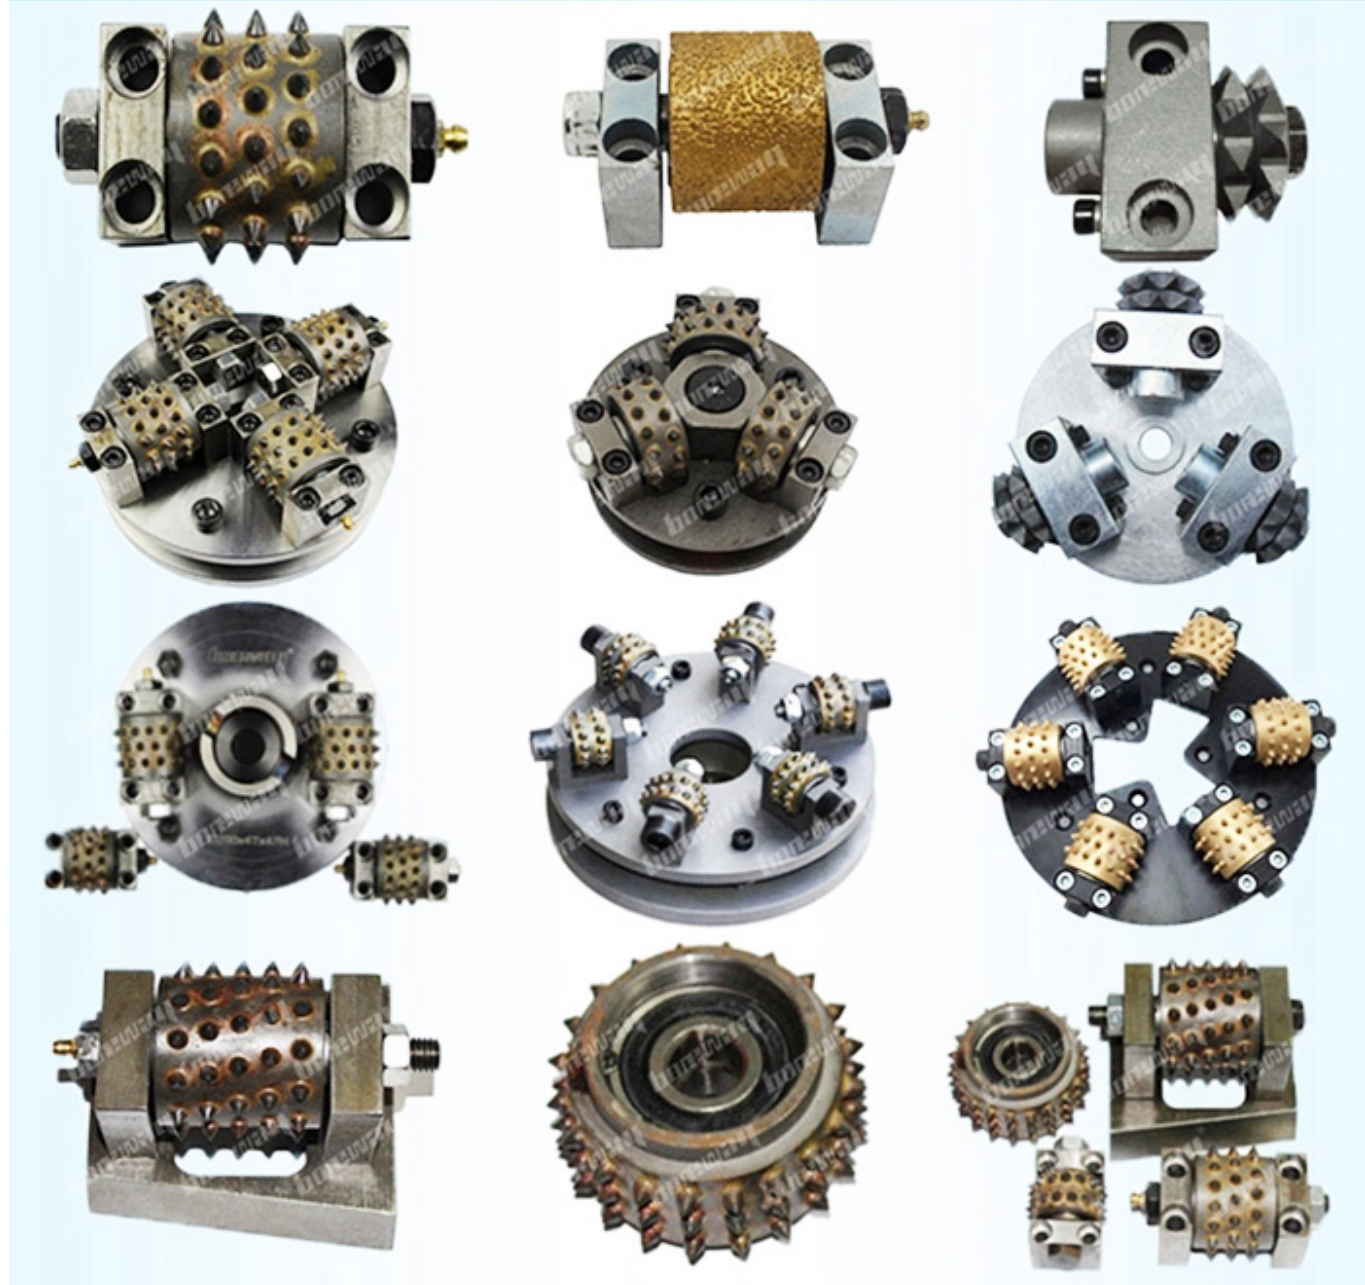

boreway® Multi size bush hammer tools