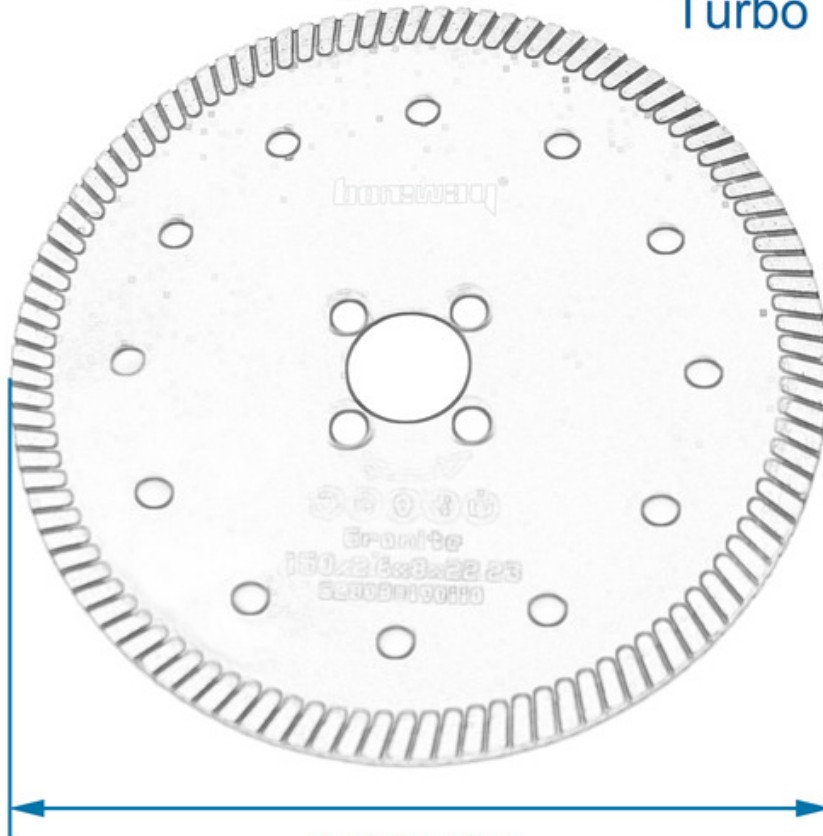

22.23MM

Narrow Teeth
Turbo Saw Blade

150MM