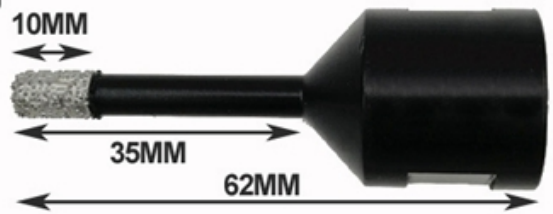

**5/8-11 Female Thread  
Diamond Grit: 30/40**

[www.diamondtools.top](http://www.diamondtools.top)

Diameter: 6MM 8MM 10MM  
13MM 16MM  
Total Length 62MM  
Max Drilling depth 35MM

Diameter: 19MM 25MM 28MM 32MM  
35MM 38MM 45MM 51MM 65MM 76MM  
89MM 102MM  
Total Length 75MM  
Max Drilling Depth: 45MM