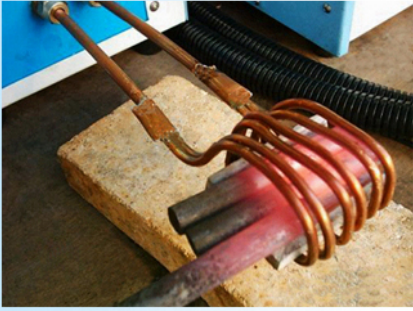

Iron pipe

380V + 30KW □□ □□□ □□ □□ □□□