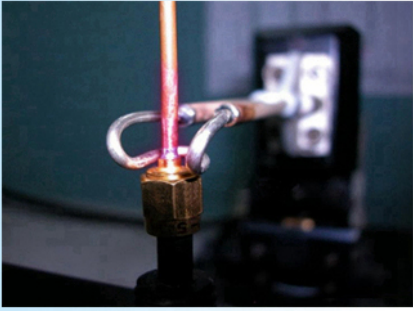

Copper tube