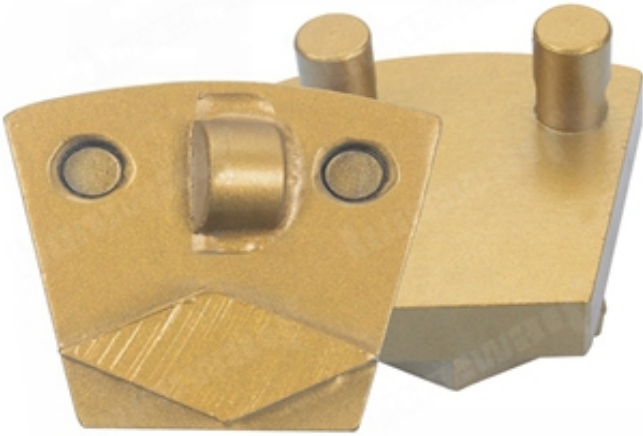

00 :

000 00 00000 00 PCD 2 0 Redi 000 00 PCD 00000 0 000

00 PCD 2 0 00000 0000 0000 00 00 000000 000 00 000000 00000 00 0000 00000.

00 PCD 2 0 00000 0000 0000 00 00 000000 00 00 0000 00 00 00 00000 00 00 0000000.

000:

000 0000 00000 00 PCD 2 0 00000 0000 00000:

00:	00 PCD 2 0 00000 0000 00000
00000 00:	16-270 # 0
00 00:	35 * 20 * 10mm * 1T + 1/2 PCD * 1T
00:	0000000 00 00 0000 PCD 00 0000
00:	0000 0 00 0 00
00:	2 00 0 Redi Lock 00
00:	0 00 0 00 00 00
00:	0000 00, 00 00, 00 00

00 00 00 0000 00 0000 0000 0000 0000 0 00000. 0000 0 0 00000