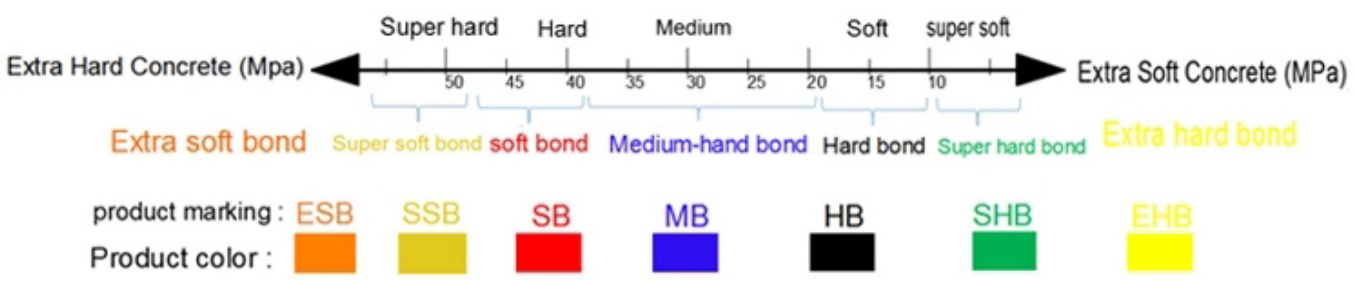

000:

000 00 000 00 00 Nanan boreway 00000 00 000 000 000 0000 000 0000 000 00 00 000 000000.
00 00 00 00 000000 00 00

000 00 000000.:

00000 00	00	00	00	00
40 * 10 * 10	6 # -400 #	00 0000	00 0000 00	000000 00 00 00

00 000 00 000 00 000 000 000 0 0000.

00 :

- 0 000000 000 000000.
- 00 0000 00 000000.
- 00 00, 00 00 0000 00 000 00000.
- 00000, 00 0 0 00 00 00 0 00 / 00 00.
- 00 :6 #, 16 / 18 #, 20 / 25 #, 30 / 40 #, 50 / 60 #, 70 / 80 #, 80 / 100 #, 120 / 150 #, 200 / 220 #, 325 / 400 #
- 00 00 0000, 00 00 0000, 0000, 00 00000, 00 000000 000000.

00 00 00 00 000000 00 00000 00000 00 00 000000 0000 00000 00 0 0 0000 0000 0000 0000 00 0000 00 00 0000 00 00 0000 00 00 0000.

000 000 00 00 00000 00000 :