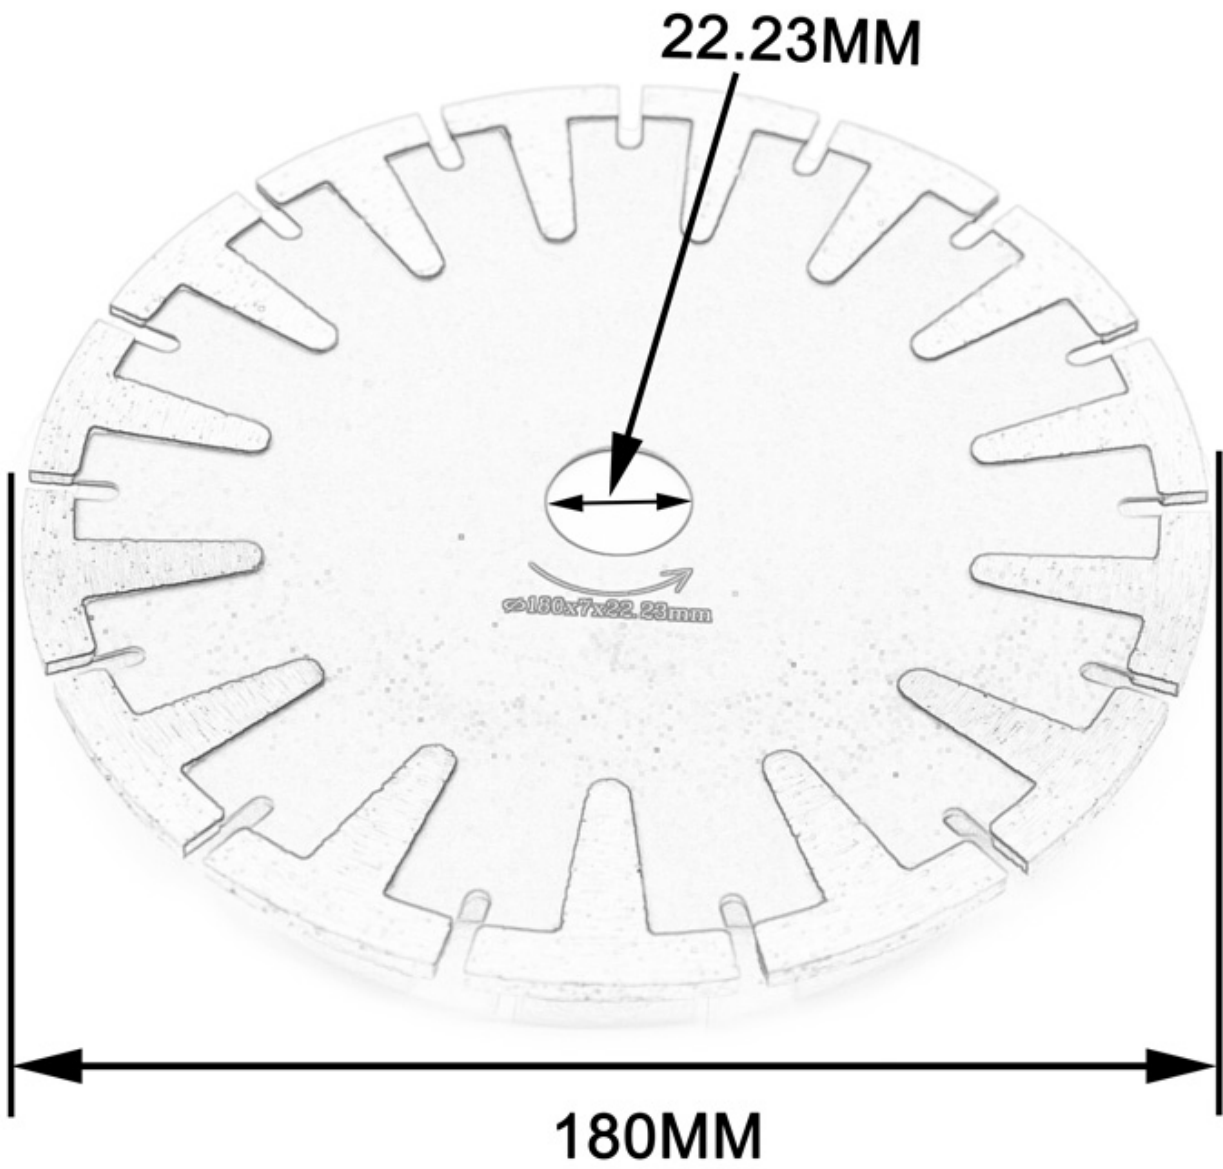

□□:

□□ □□□ □□□□ □□ □□ □□ □□ :