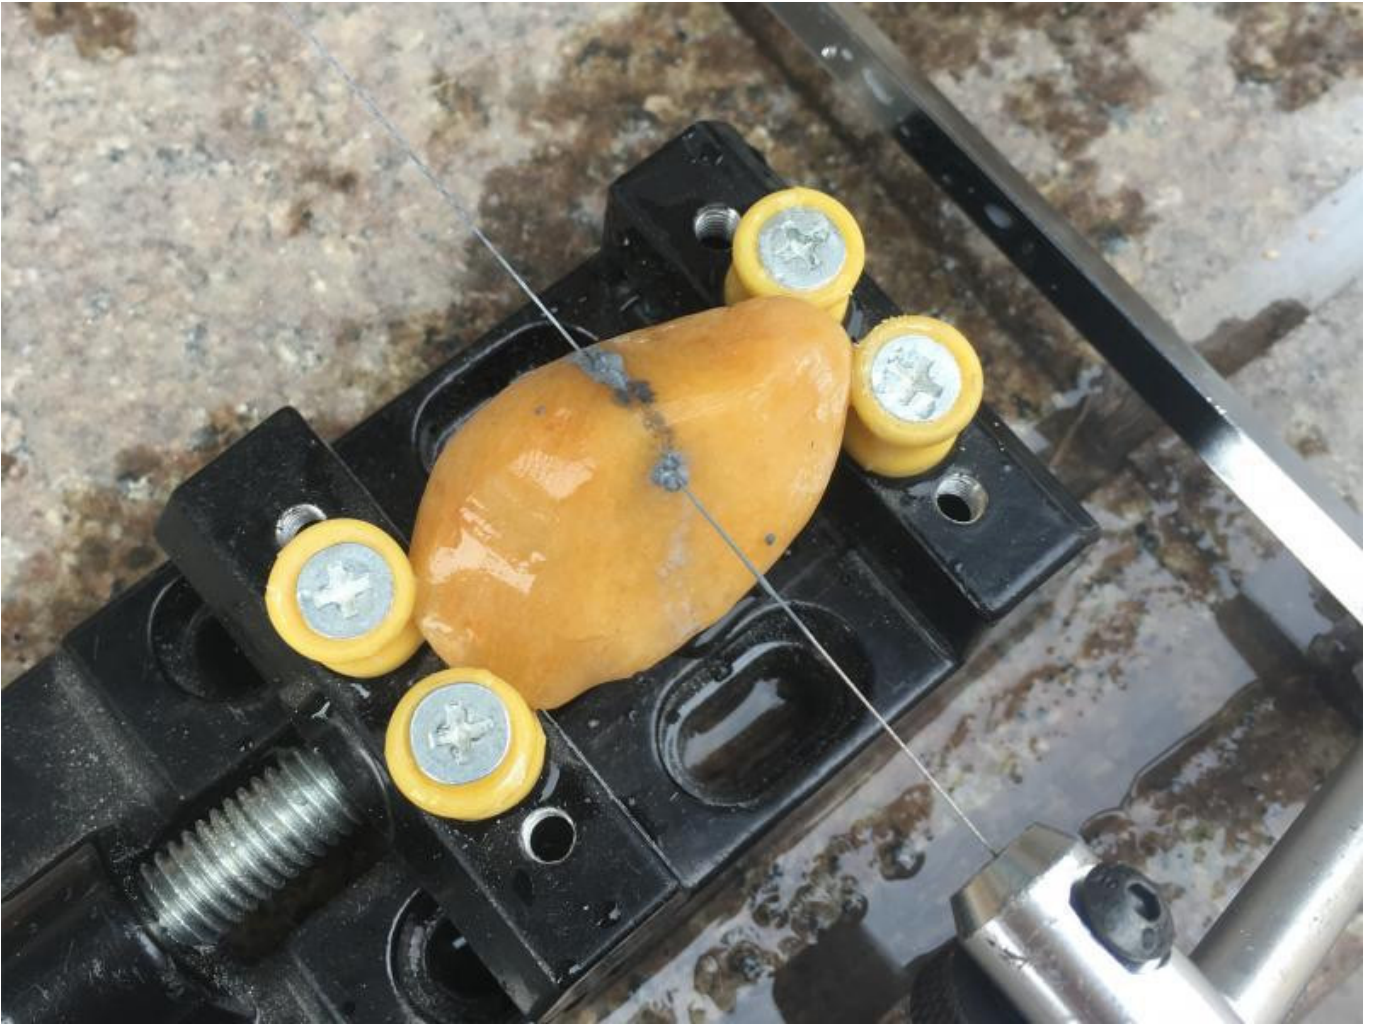

Hand saws are used to cut wood and other materials.

**Hand saws:**

Hand saws are used to cut wood and other materials.

Hand saws are used to cut wood and other materials. They are used to cut wood, metal, plastic, and other materials. The blade length is 3-16cm.

**Hand saws:**

Hand saws are used to cut wood and other materials:

Hand saw	2m
Hand saw	0.6 mm
Hand saw	Hand saw
Hand saw	Hand saw
Hand saw	Hand saw, Hand saw, Hand saw
Hand saw	Hand saw, Hand saw, Hand saw
Hand saw	Hand saw, Hand saw, Hand saw
Hand saw	Hand saw / Hand saw / Hand saw

Hand saws are used to cut wood and other materials.

**Hand saws:**

Adjust The Tension Of Wire Saw

□□ □□ :

□□ □ □□ □□□□□ □□□ □ □□, □□ / □□ □□ / □□ □□ □□□□□ □□□□ □□ □□□ □ □□□□.

□□ :

1. □ □□.
2. □ □□ □□ □□, □□ □□□ □ □ □□ □□□.