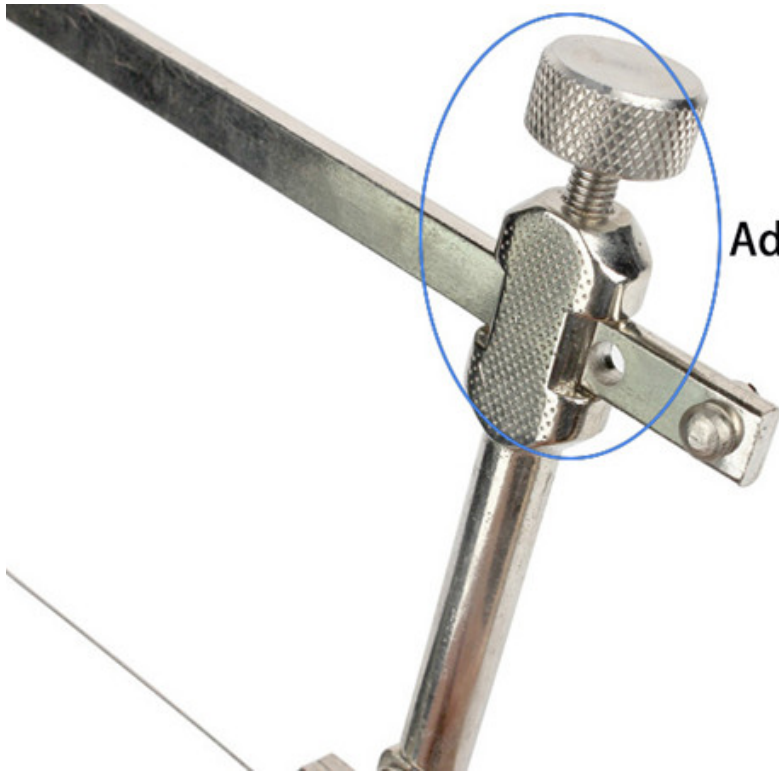

Hand saws are used to cut wood and other materials.

**Hand saws:**

Hand saws are used to cut wood and other materials.

Hand saws are used to cut wood and other materials. They are used to cut wood, metal, plastic, and other materials. The blade length is 3-16cm.

**Hand saws:**

Hand saws are used to cut wood and other materials:

Hand saw	2m
Hand saw	0.6 mm
Hand saw	Hand saw
Hand saw	Hand saw
Hand saw	Hand saw, Hand saw, Hand saw
Hand saw	Hand saw, Hand saw, Hand saw
Hand saw	Hand saw, Hand saw, Hand saw
Hand saw	Hand saw / Hand saw / Hand saw

Hand saws are used to cut wood and other materials.

**Hand saws:**

Adjust The Tension Of Wire Saw

□□ □□ :

□□ □ □□ □□□□□ □□□ □ □□, □□ / □□ □□ / □□ □□ □□□□□ □□□□ □□ □□□ □ □□□□.

□□ :

1. □ □□.
2. □ □□ □□ □□, □□ □□□ □ □ □□ □□□.