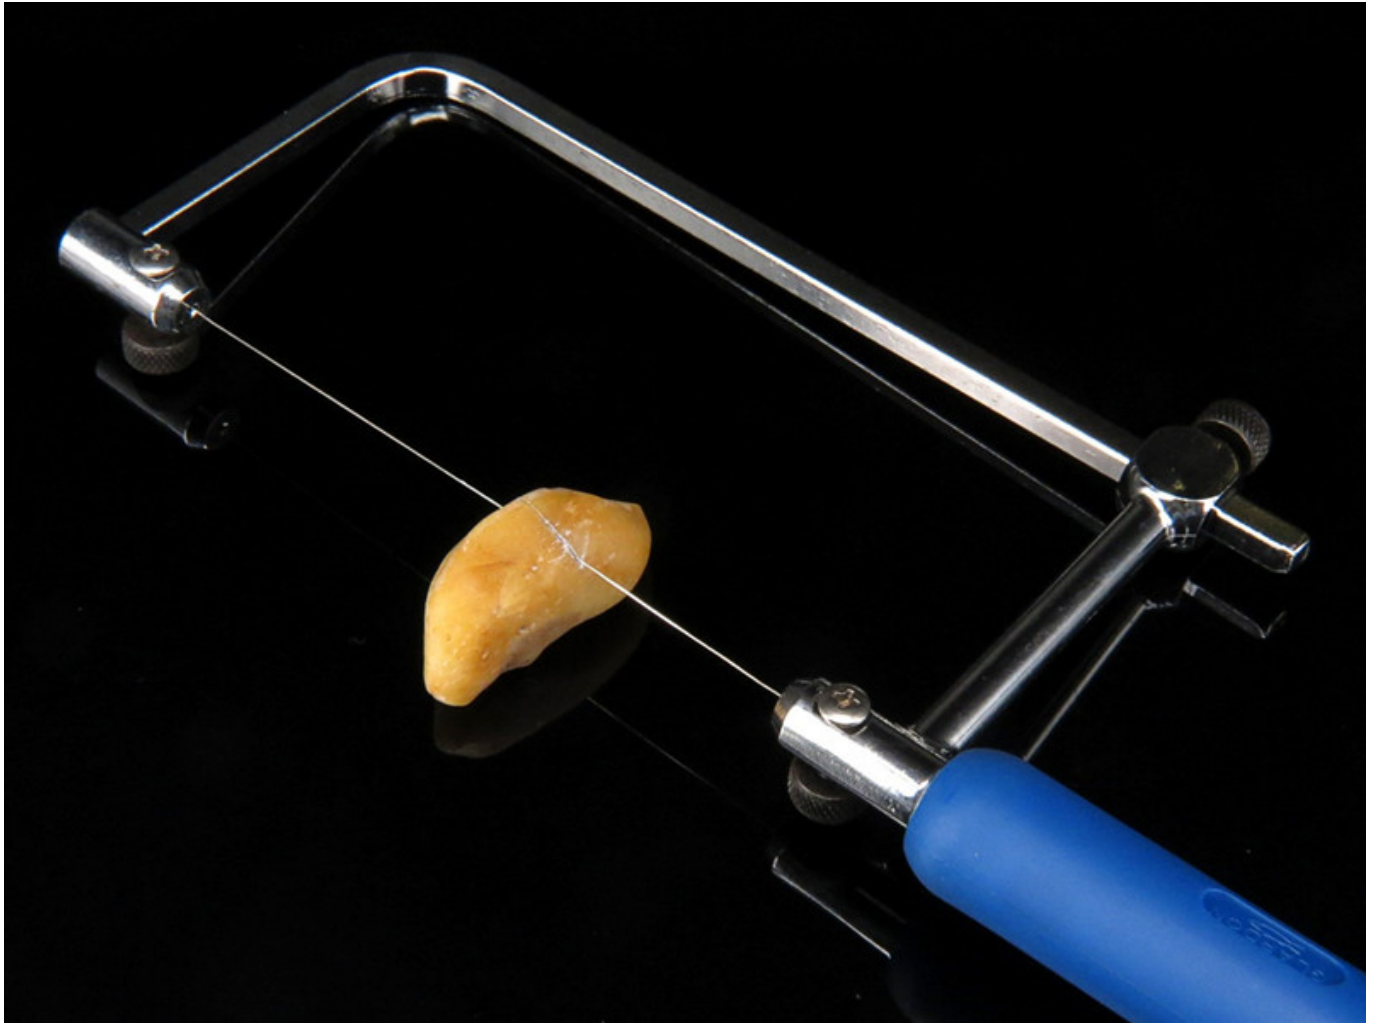

Hand saws are used to cut wood and other materials.

**Hand saws:**

Hand saws are used to cut wood and other materials.

Hand saws are used to cut wood and other materials. They are used to cut wood, metal, plastic, and other materials. The blade length is 3-16cm.

**Hand saws:**

Hand saws are used to cut wood and other materials:

Hand saw	2m
Hand saw	0.6 mm
Hand saw	Hand saw
Hand saw	Hand saw
Hand saw	Hand saw, Hand saw, Hand saw
Hand saw	Hand saw, Hand saw, Hand saw
Hand saw	Hand saw, Hand saw, Hand saw
Hand saw	Hand saw / Hand saw / Hand saw

Hand saws are used to cut wood and other materials.

**Hand saws:**

Adjust The Tension Of Wire Saw

□□ □□ :

□□ □ □□ □□□□□ □□□ □ □□, □□ / □□ □□ / □□ □□ □□□□□ □□□□ □□ □□□ □ □□□□.

□□ :

1. □ □□.
2. □ □□ □□ □□, □□ □□□ □ □ □□ □□□.