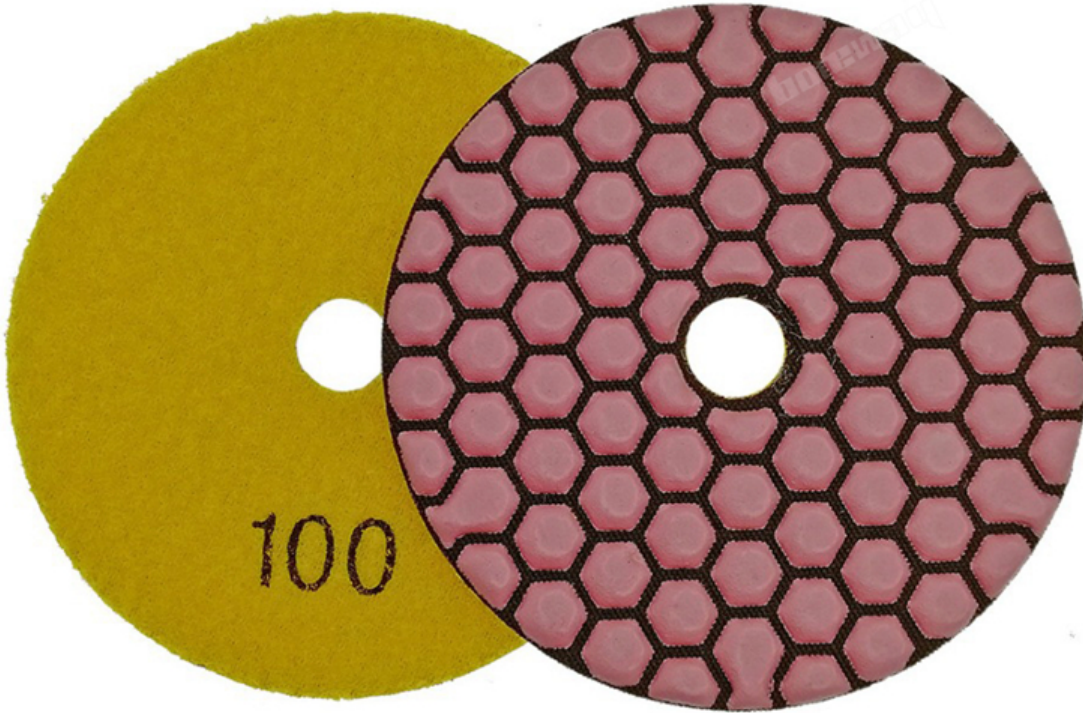

boreway®

Boreway Machinery Co., Ltd.
www.diamondtools.top
www.boreway.com