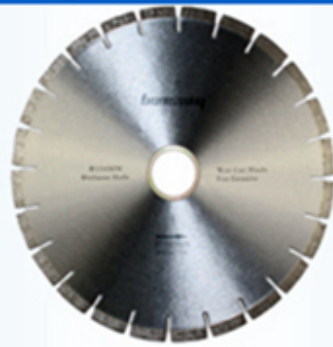

Multi size granite saw blades