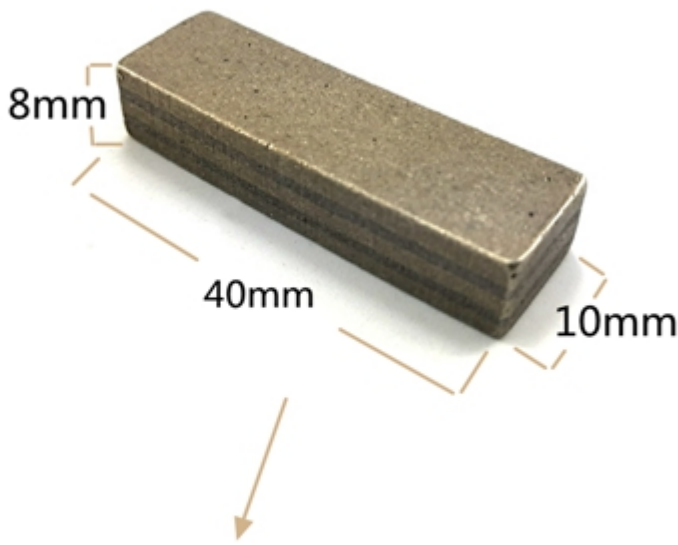

36 mm 900mm diameter diamond saw blade, suitable for cutting soft to hard marble. The blade is made of high quality diamond segments.

Product Name :

Product Name **36 mm 900mm** diameter diamond saw blade :

D900mm Saw Blade

Excellent sharpness and good segment life for soft to hard marble

Product Name :

36 mm 900mm diameter diamond saw blade, suitable for cutting soft to hard marble.