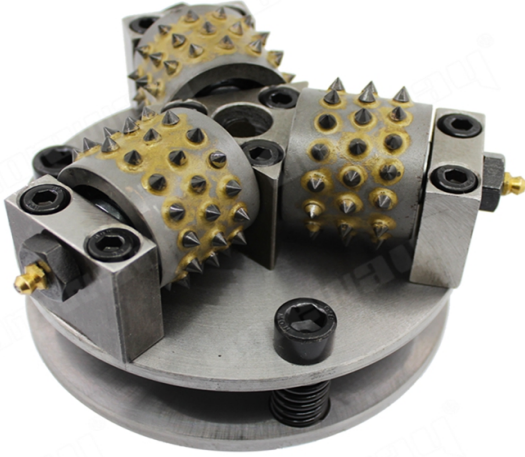

000

00 00 :

**boreway**<sup>®</sup>

00 0 00000 00 00 0000  
00 00 000

00 00 000 00 000 00000 00 0000 00 00 000 00000. 0000 00000 00 00000000. 00 00 000 200mm 0 0000 0000  
100m2 0000 00 0000 00 0 00000. 0000 0000 0000 00 0 0000 0000 0000 0000 125mm00 700mm00 000000. 0  
00 0000 00 0000 00 0 00000.

0000:

0000 00000 000000 0000 000000 000000 00 00 0:

0000	00 00 00
00	0000, 0000, 00000 0 00 00 00
00 00	0000 00 00 00
00 00 00	00 00 00000
00 00	0, 0, 0000, 00 0
00	YG10 00 0 00 00
00	M14, 5 / 8-11 ", 0 0000 00, 0000 00 00
00 00	0000 00
00	00, 0000 00 00 00000 00 00