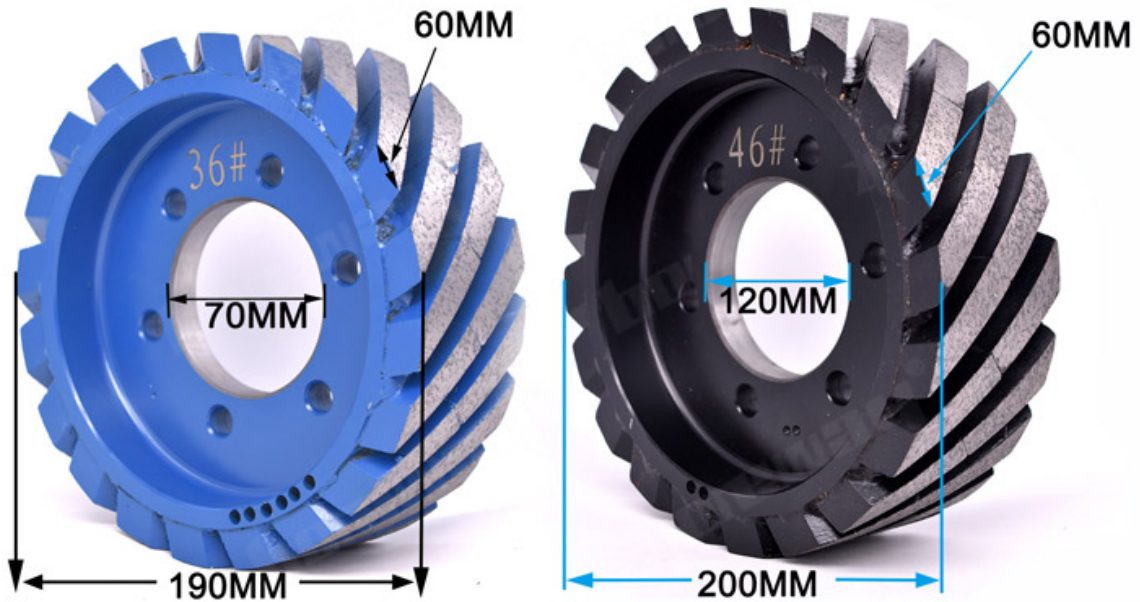

Table 1: Dimensions of the rollers

Roller	Number of teeth	Teeth height (mm)	Teeth width (mm)	Roller diameter (mm)
BW-DMW-01.	24 #	60.	70.	190.
	36 #	60.	70.	190.
	46 #	60.	70.	190.
BW-DMW-02.	36 #	60.	120.	200.
	46 #	60.	120.	200.
	60 #	60.	120.	200.

The rollers are made of high quality steel and are designed for long service life. The rollers are available in different sizes and configurations to meet your specific requirements.

Roller selection:

The rollers are available in different sizes and configurations to meet your specific requirements.

The rollers are available in different sizes and configurations to meet your specific requirements.

The rollers are available in different sizes and configurations to meet your specific requirements.

The rollers are available in different sizes and configurations to meet your specific requirements.

The rollers are available in different sizes and configurations to meet your specific requirements.