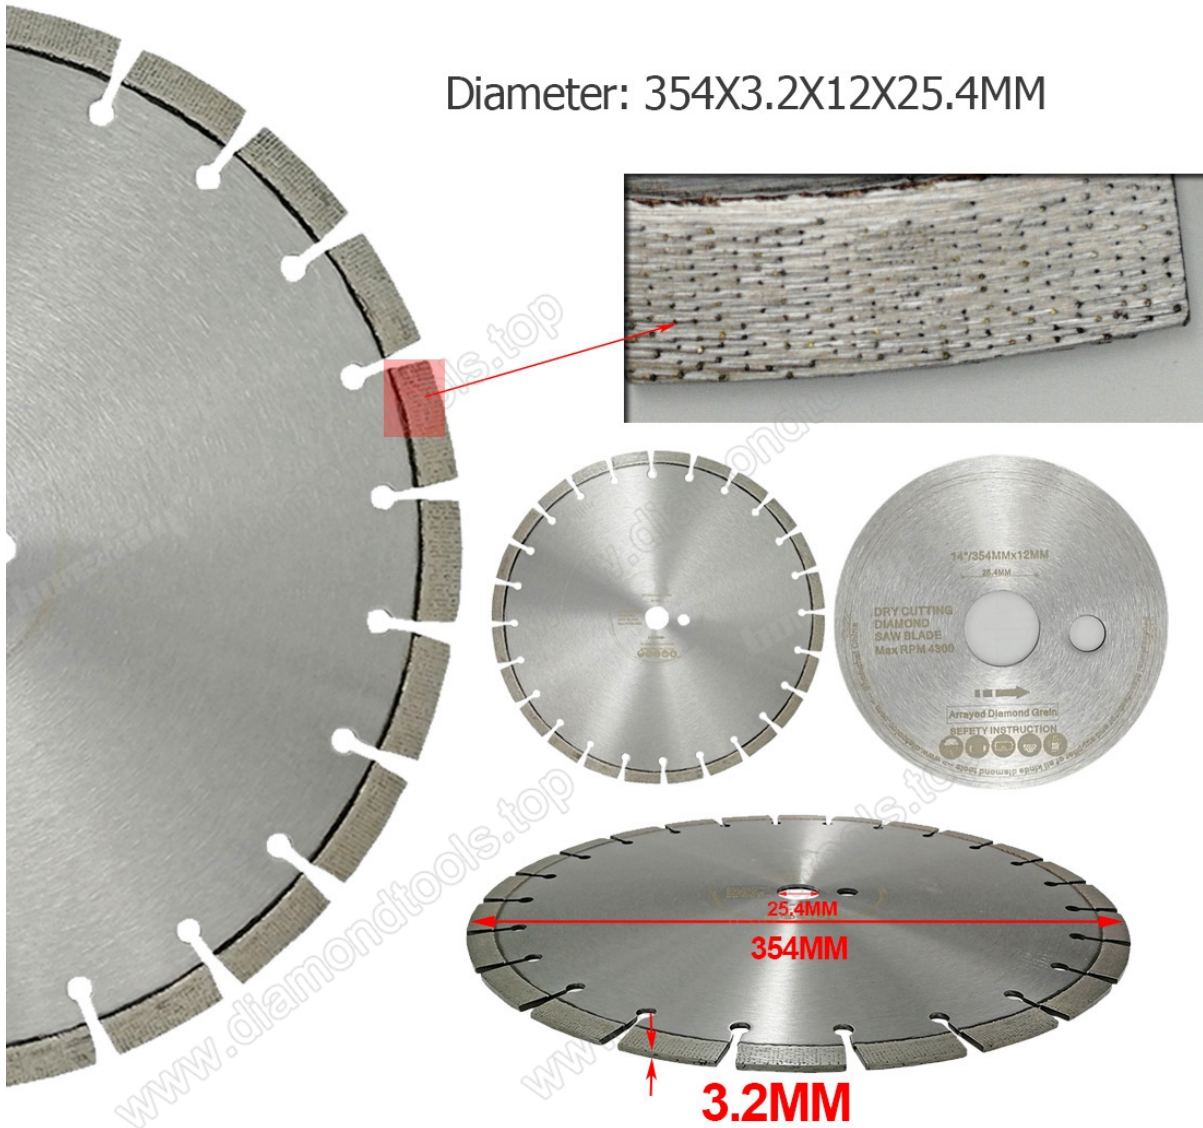

# Professional Laser welded Arrayed diamond saw blade

Diameter: 304X3.0X12X25.4MM

14inch / 354MM 12 304MM x 12MM 38.0MM BCU 304MM x 3.0MM 25.4MM

# Professional Laser welded Arrayed diamond saw blade

Diameter: 354X3.2X12X25.4MM

16inch / 354MM 16" 354MM BCU 3.2MM 25.4MM

# Professional Laser welded Arrayed diamond saw blade

Diameter: 414X3.2X12X25.4MM

□□ □□ □□ □ □□□□ □ □□□□□ □□□ □,□□ □□ □□ □□ □□ □ □□ □□□

□□ & □□: