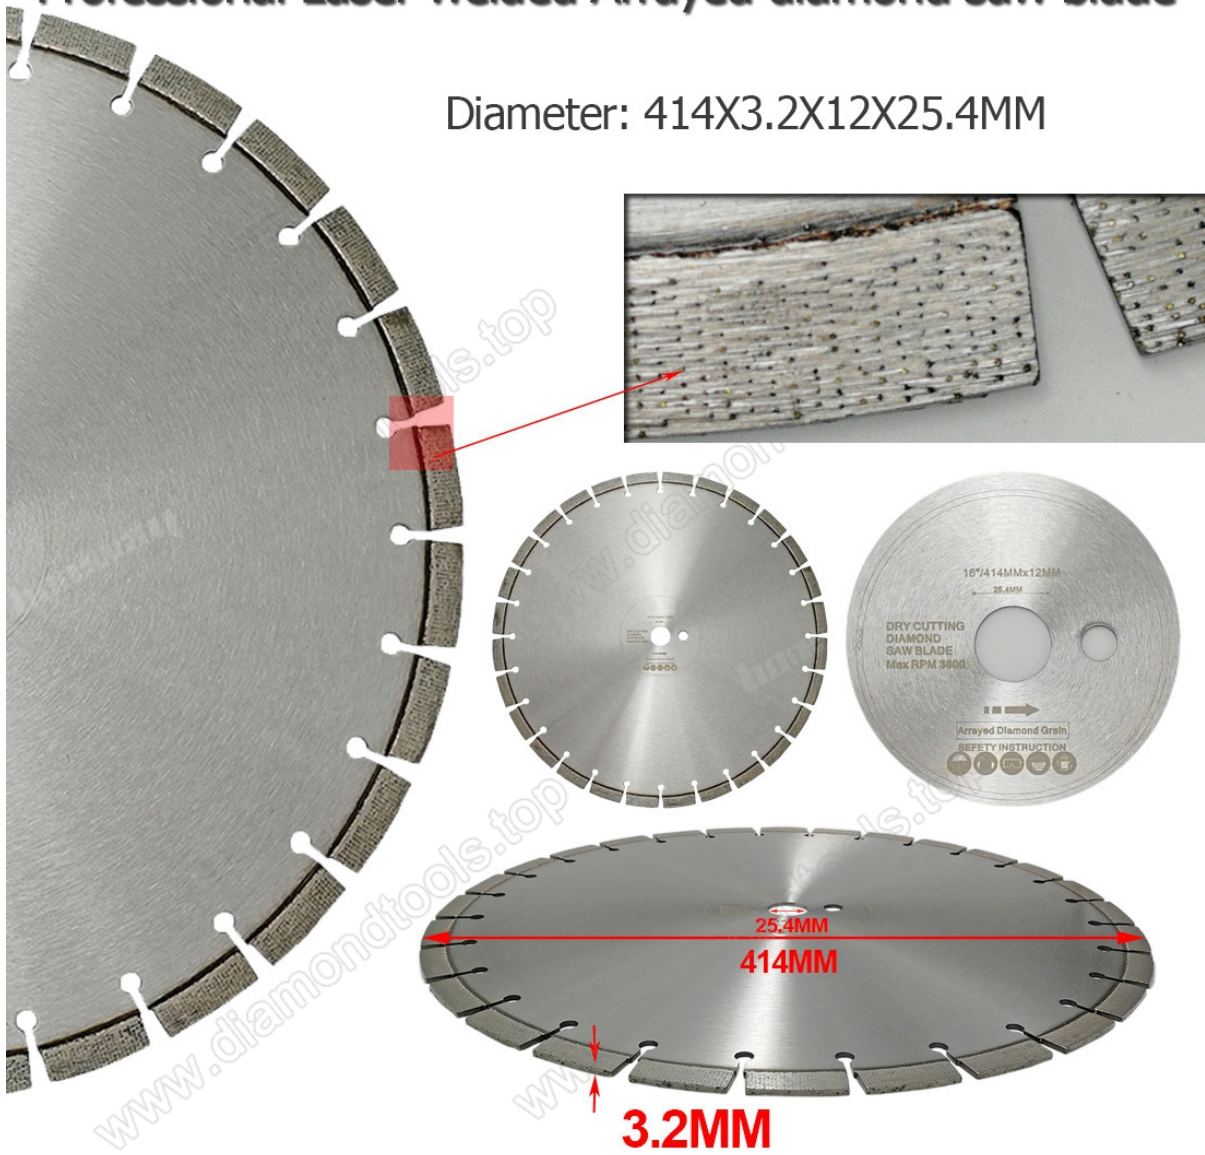

# Professional Laser welded Arrayed diamond saw blade

Diameter: 304X3.0X12X25.4MM

14inch / 354MM 12 304MM x 12MM 38.0MM BCU 304MM x 3.0MM 25.4MM

# Professional Laser welded Arrayed diamond saw blade

Diameter: 354X3.2X12X25.4MM

16inch / 354MM 16" 354MM BCU 3.2MM 25.4MM

# Professional Laser welded Arrayed diamond saw blade

Diameter: 414X3.2X12X25.4MM

□□ □□ □□ □ □□□□ □ □□□□□ □□□ □,□□ □□ □□ □□ □□ □ □□ □□□

□□ & □□: