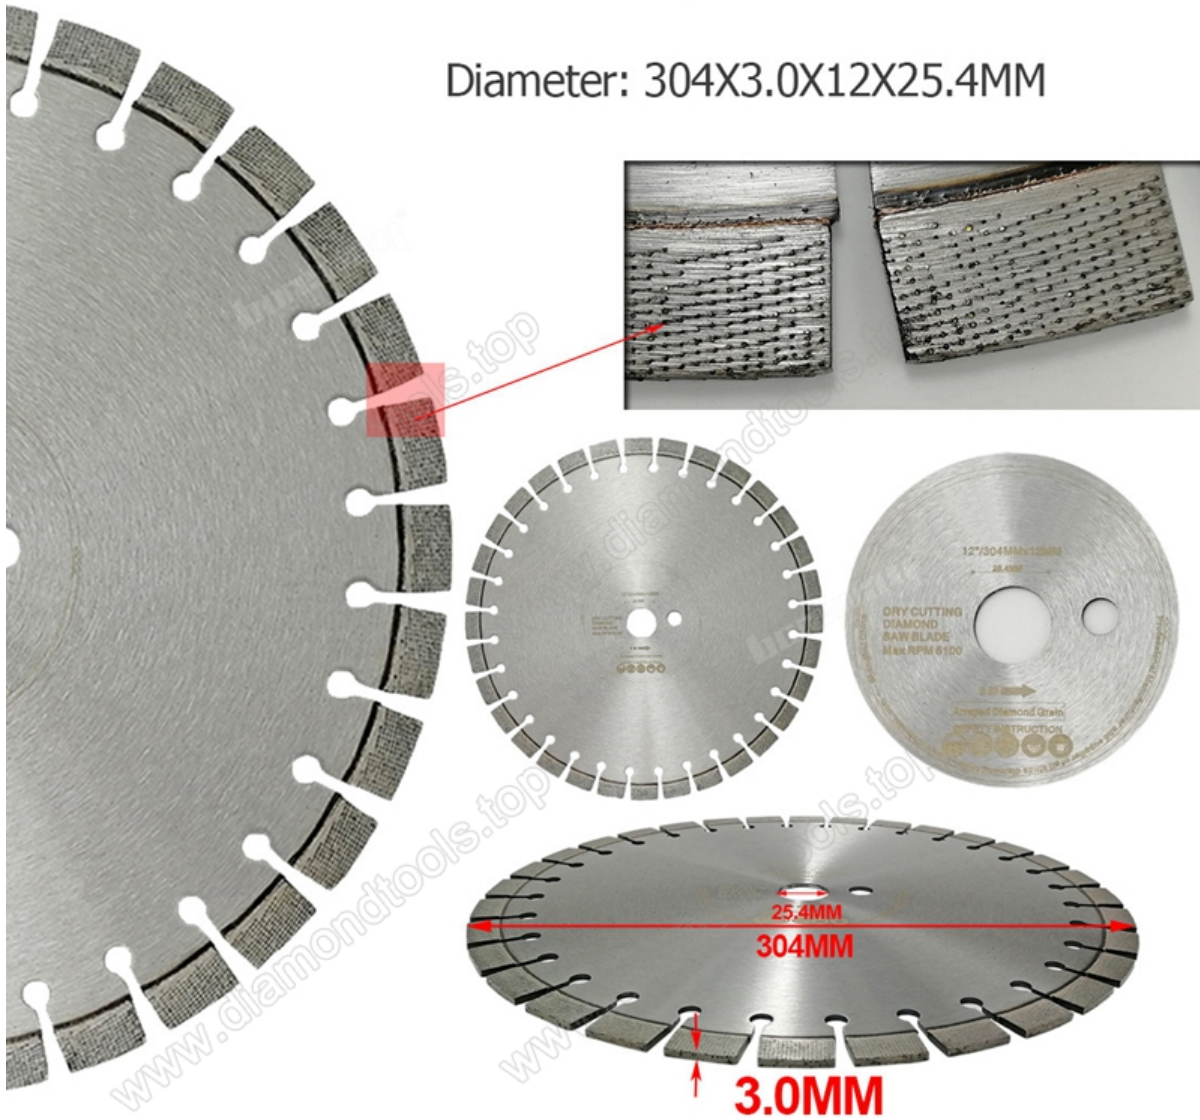

**boreway**®

**Boreway Machinery Co., Ltd.**  
[www.diamondtools.top](http://www.diamondtools.top)  
[www.boreway.com](http://www.boreway.com)

**12inch / 304MM** □ □ □ □ □ □ □ □ □ □ □ □ □ □ □

# Professional Laser welded Arrayed diamond saw blade

Diameter: 304X3.0X12X25.4MM

14inch / 354MM 12 304MM x 12MM 38.0MM BCU 304MM x 3.0MM 25.4MM

# Professional Laser welded Arrayed diamond saw blade

Diameter: 354X3.2X12X25.4MM

16inch / 354MM 16" 354MM BCU 3.2MM 25.4MM

# Professional Laser welded Arrayed diamond saw blade

Diameter: 414X3.2X12X25.4MM

□□ □□ □□ □ □□□□ □ □□□□□ □□□ □,□□ □□ □□ □□ □□ □ □□ □□□

□□ & □□: