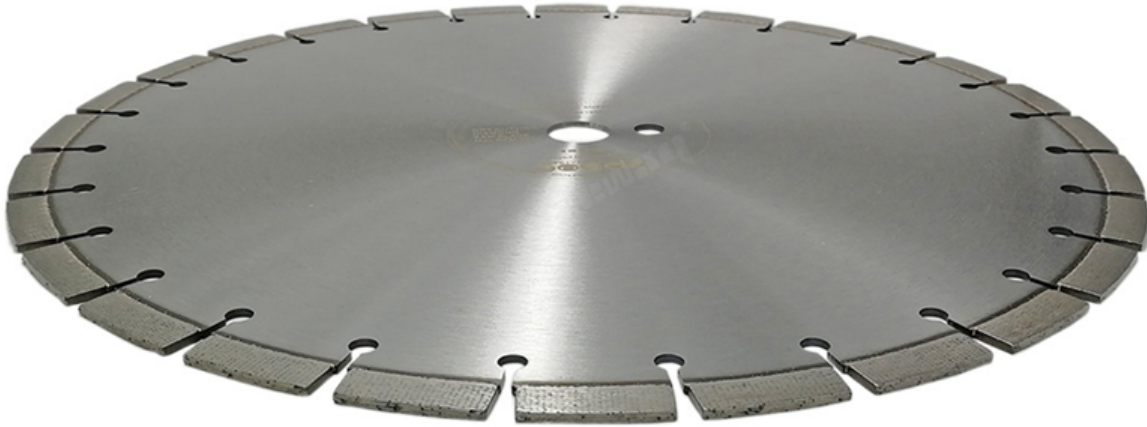

boreway®

Boreway Machinery Co., Ltd.
www.diamondtools.top
www.boreway.com

12inch / 304MM □ □ □ □ □ □ □ □ □ □ □ □ □ □ □