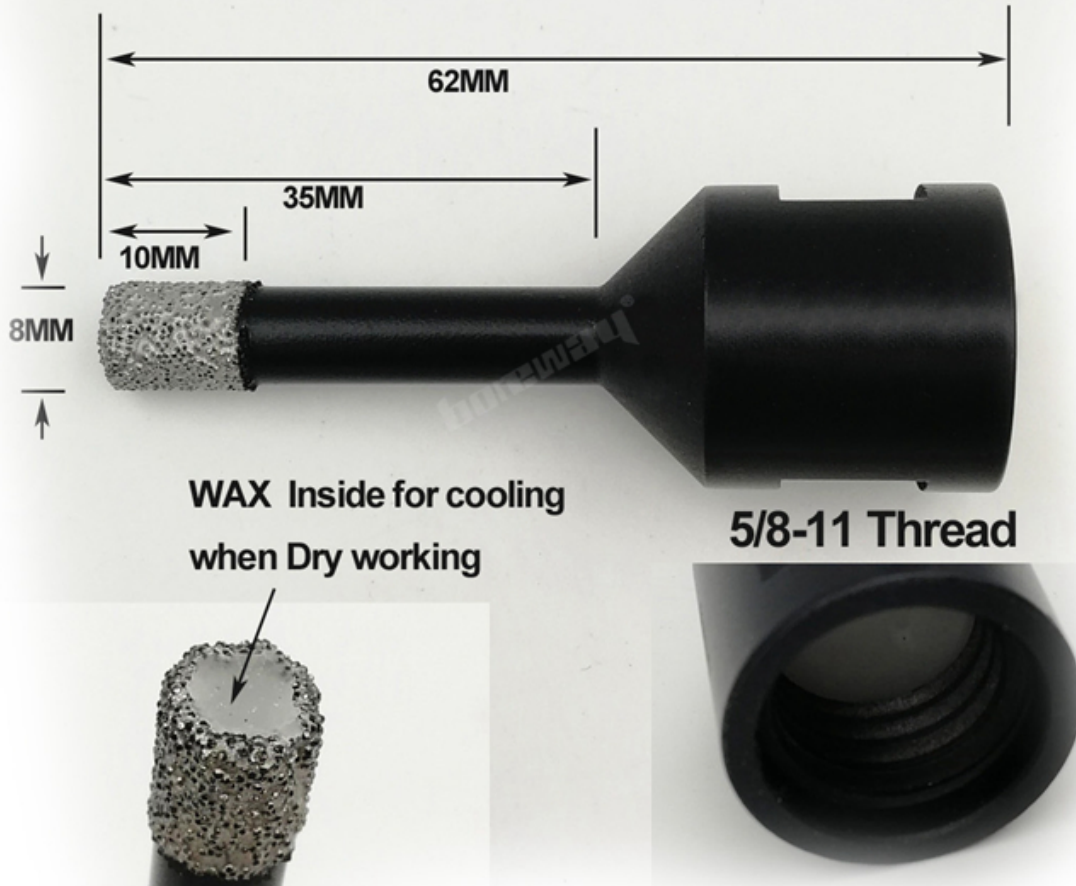

boreway®

8MM (5/16") ⤴ DIAMOND CORE BIT

Boreway Machinery Co., Ltd.
www.diamondtools.top
www.boreway.com

boreway®

Boreway Machinery Co., Ltd.
www.diamondtools.top
www.boreway.com

boreway®

Boreway Machinery Co., Ltd.
www.diamondtools.top
www.boreway.com