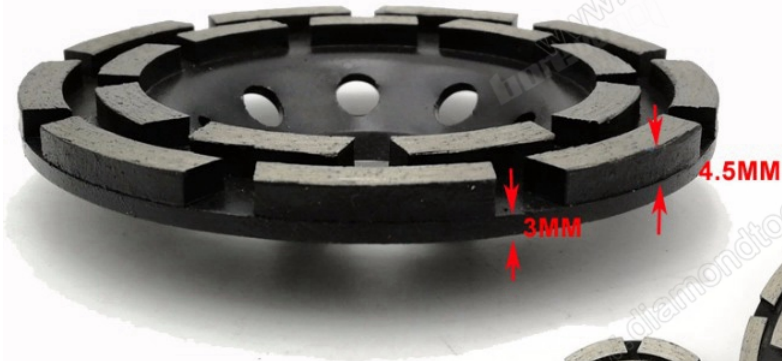

DOUBLE ROW DIAMOND GRINDING CUP WHEEL

Good Quality

Long Working Life
(More than 4.5MM workable thickness)

3MM Strong Core steel

4 "□□□□ □ □ □ □□□ □ □ □□□□ □□ □□ □□ □□