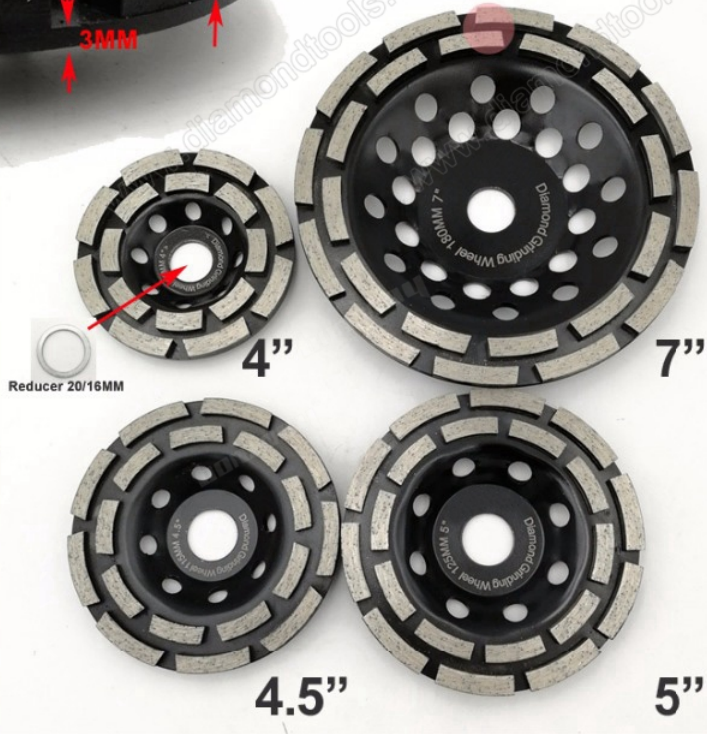

DOUBLE ROW DIAMOND GRINDING CUP WHEEL

Good Quality

Long Working Life
(More than 4.5MM workable thickness)

3MM Strong Core steel

4 "□□□□ □ □ □ □□□ □ □ □□□□ □□ □□ □□ □□