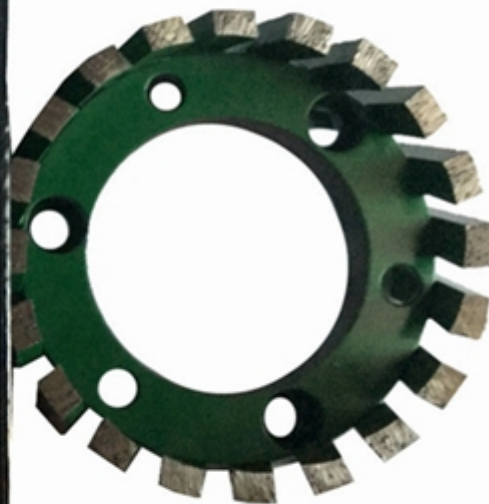

boreway®

Boreway Machinery Co., Ltd.
www.diamondtools.top
www.boreway.com

☐☐☐ :

Fujian Nanan Boreway Machinery Co.,Ltd.

☐☐: Huahui Center 605, Shuitou Town, Quanzhou, Fujian, China

☐☐ ☐☐: 362342

☐☐: (+86) 595-86990206 / (+ 86) 18250633812

☐☐: (+86) 595-86990220

WhatsApp / Wechat: + 86-18359335376

Facebook: boreway ☐☐

☐☐☐: boreway02@boreway.net