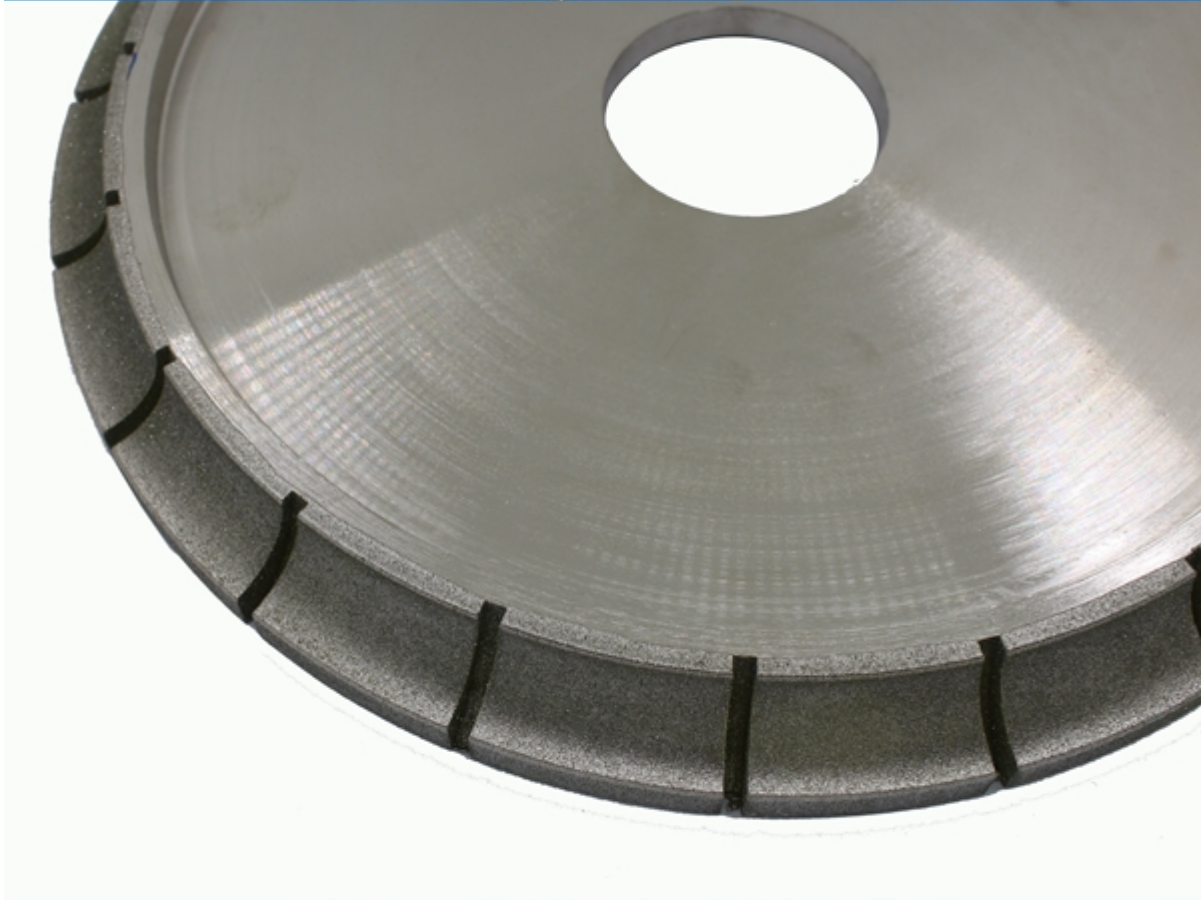

boreway®

Boreway Machinery Co., Ltd.
www.diamondtools.top
www.boreway.com

□□ □□ :