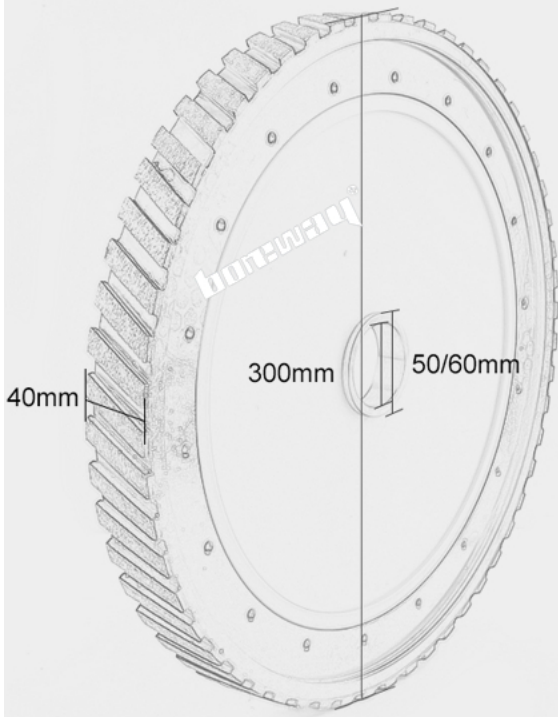

boreway®

1 Designed for grinding or milling surface of stone