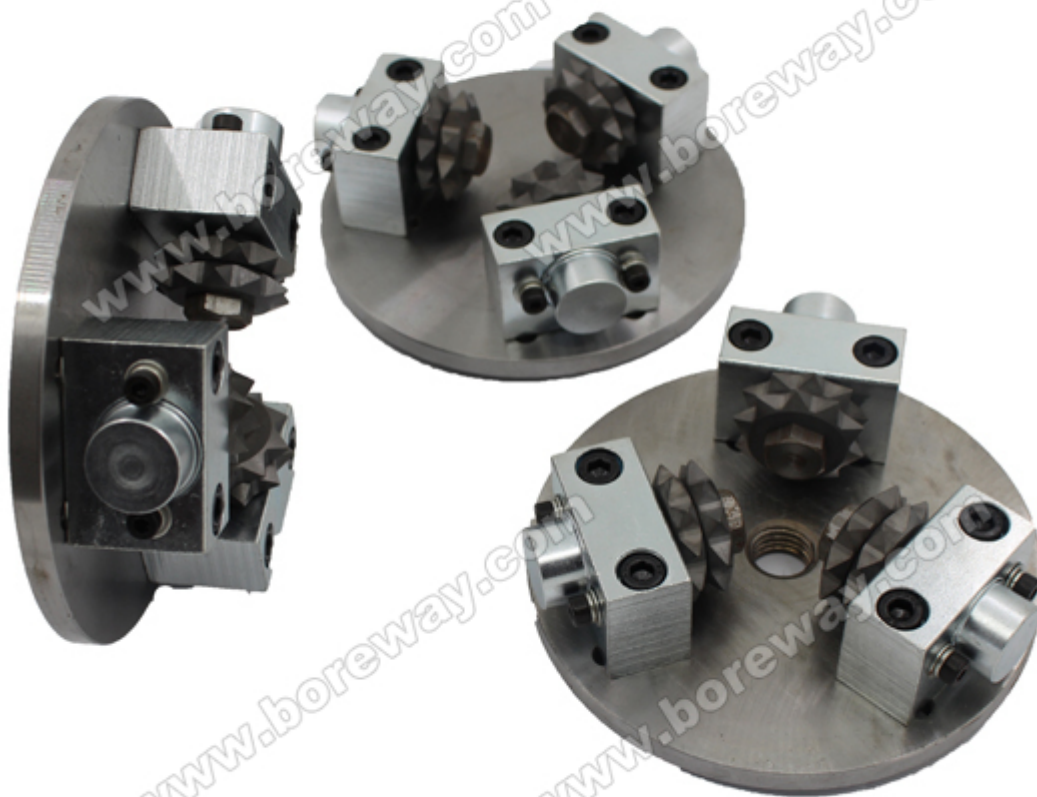

boreway®

Boreway Machinery Co., Ltd.
www.diamondtools.top
www.boreway.com