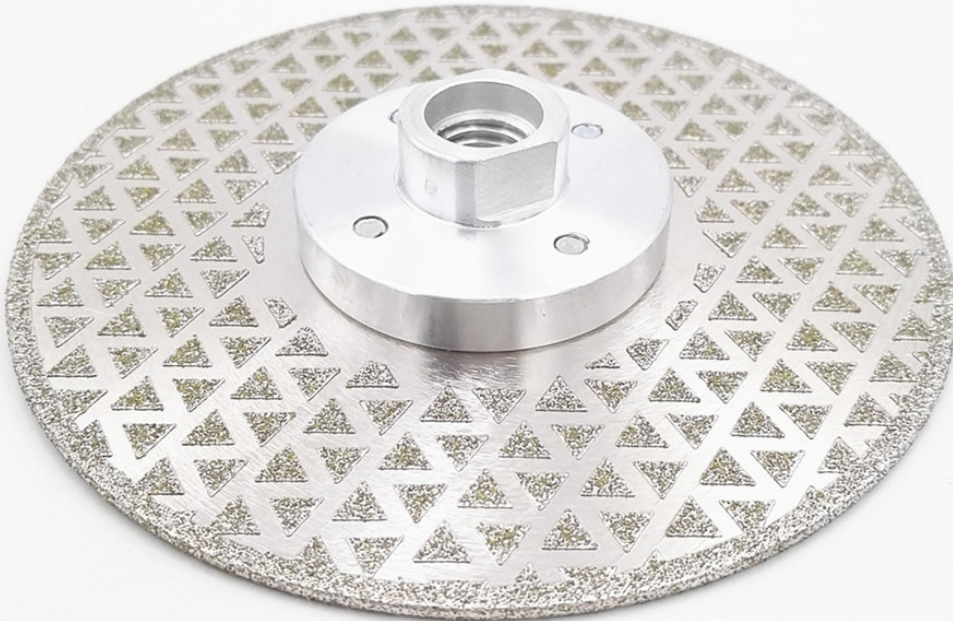

9inch / 230MM □□ □□ □ □□□□□ □□ □ □□ □□□

boreway®

Boreway Machinery Co., Ltd.
www.diamondtools.top
www.boreway.com

boreway®

M14 Thread Flange

Boreway Machinery Co., Ltd.
www.diamondtools.top
www.boreway.com