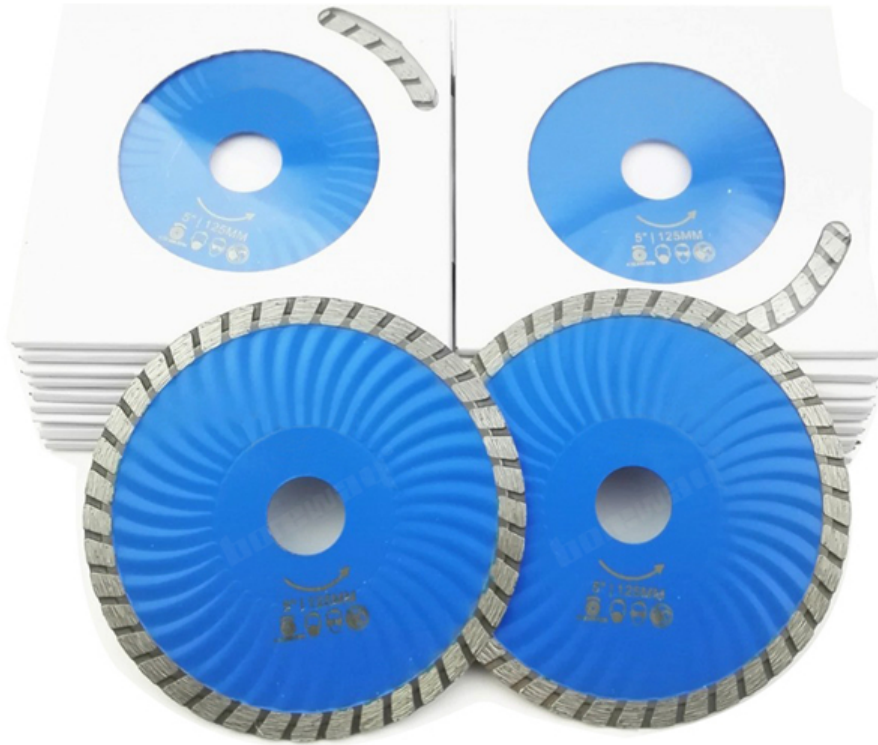

boreway®

Boreway Machinery Co., Ltd.
www.diamondtools.top
www.boreway.com