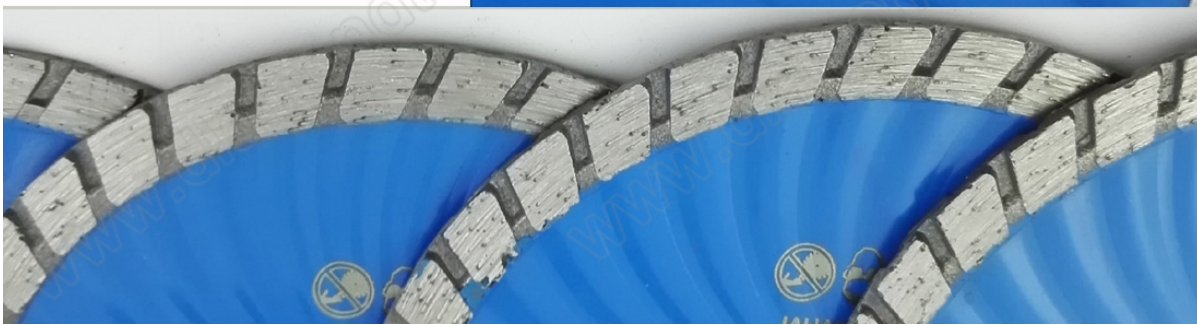

# DIAMOND WAVED TURBO BLADE

High Professional Quality

Fast Cutting Speed Long working life

Wide Application

● GRANITE MARBLE STONE CONCRETE BRICK

Very strong Core Steel  
provide stable cutting

00 00 00 0 0000 0 00000 000 0,00 00 00 00 00 0 00 000