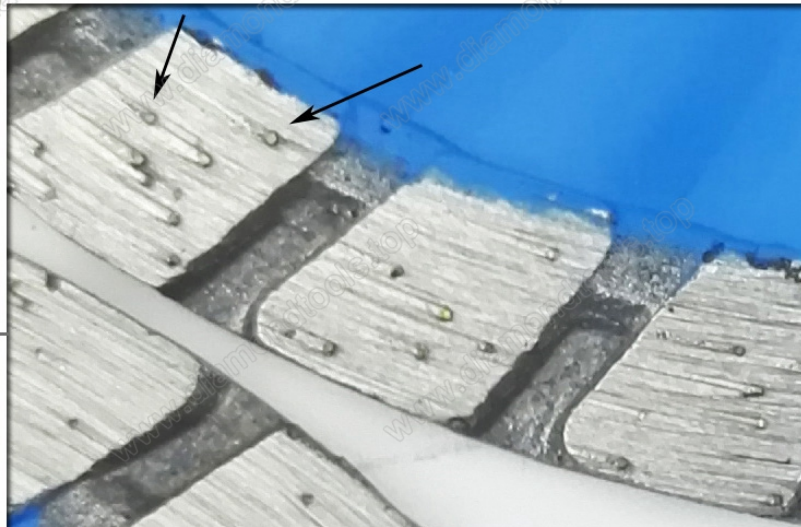

# DIAMOND WAVED TURBO BLADE

High Professional Quality

Fast Cutting Speed Long working life

Wide Application

● GRANITE MARBLE STONE CONCRETE BRICK

Very strong Core Steel  
provide stable cutting

00 00 00 0 0000 0 00000 000 0,00 00 00 00 00 0 00 000