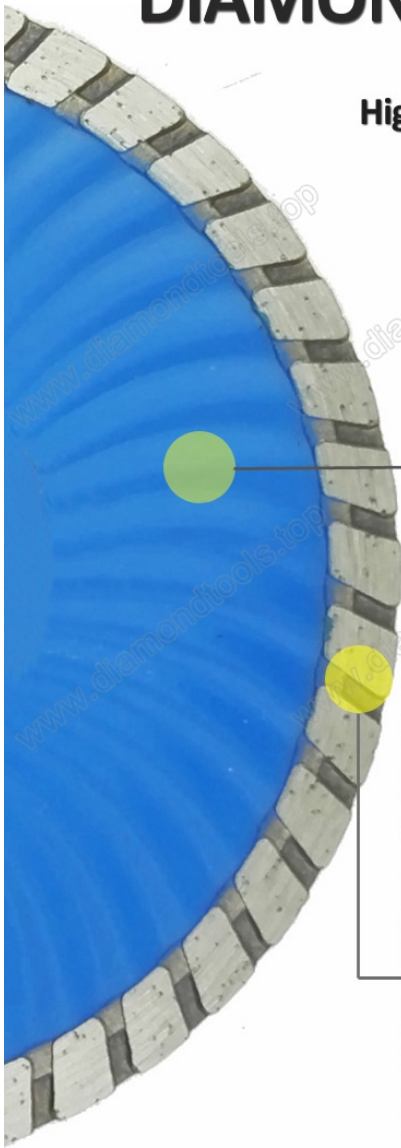

# DIAMOND WAVED TURBO BLADE

High Professional Quality

Fast Cutting Speed Long working life

Wide Application

● GRANITE MARBLE STONE CONCRETE BRICK

Very strong Core Steel  
provide stable cutting

00 00 00 0 0000 0 00000 000 0,00 00 00 00 00 0 00 000