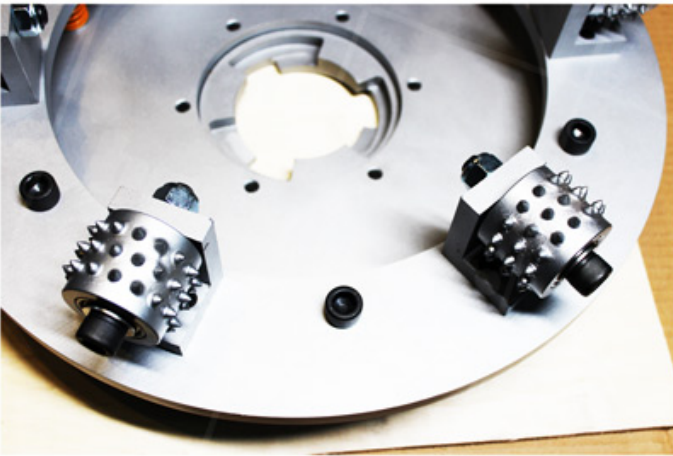

□□ □□□ (U Shape, Frankfurt, Fickert, Lavina, Husqvarna, HTC, Klindex, Werkmaster, Diamatic □)