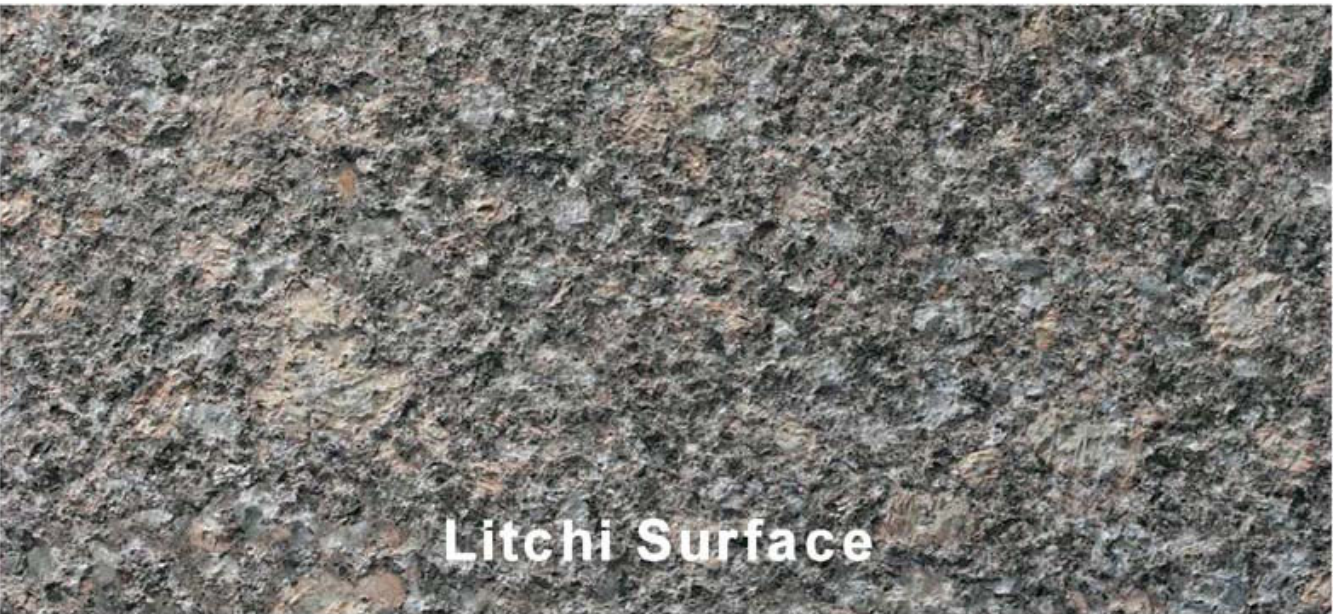

□□ □□□ (U Shape, Frankfurt, Fickert, Lavina, Husqvarna, HTC, Klindex, Werkmaster, Diamatic □)