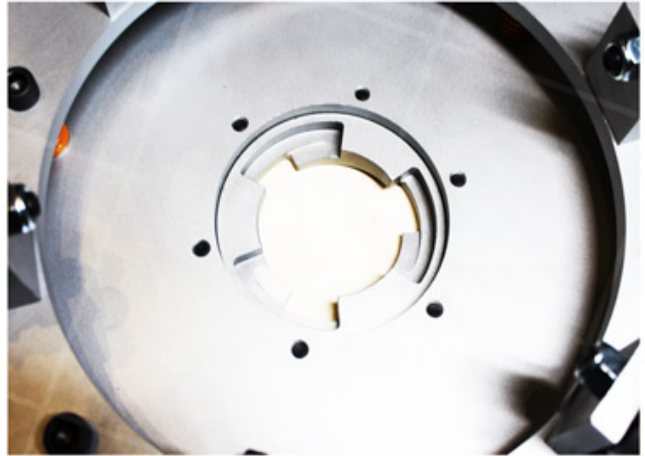

□□ □□□ (U Shape, Frankfurt, Fickert, Lavina, Husqvarna, HTC, Klindex, Werkmaster, Diamatic □)