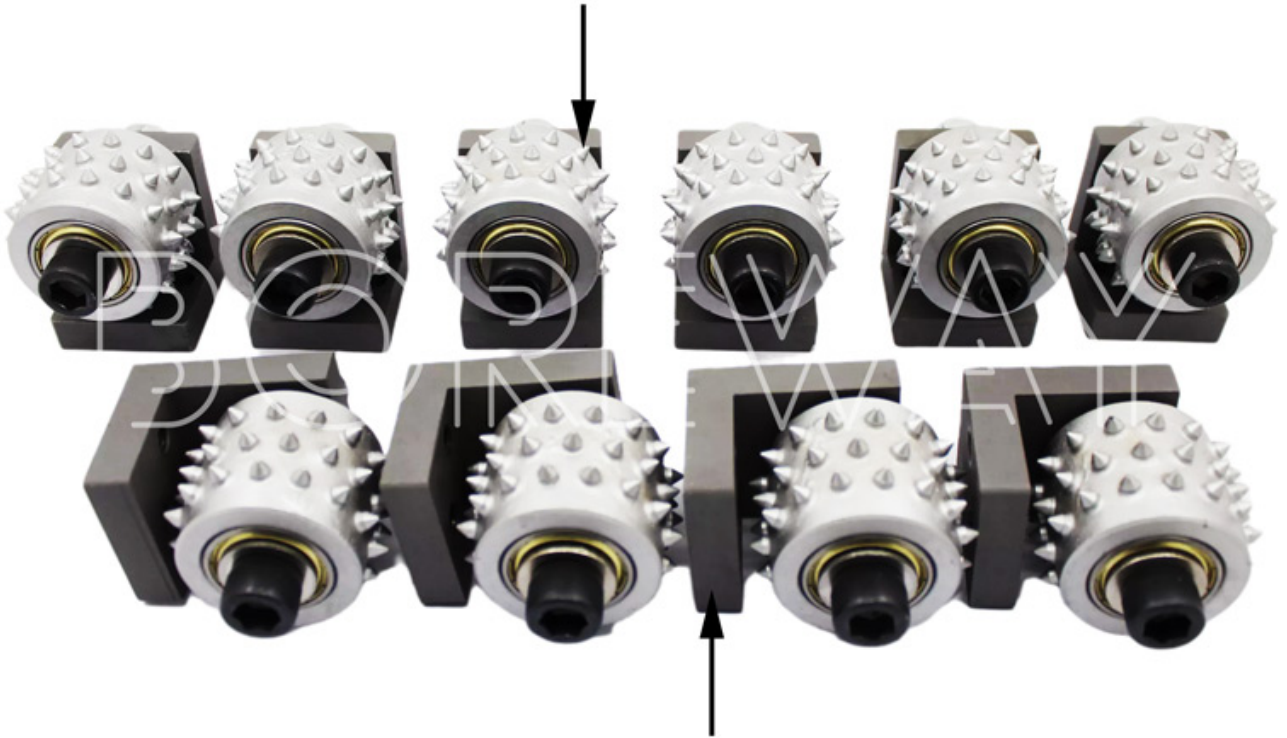

0000 00000, 00 000000 0 000 00000000.

1. 00 00 (00 00000 00/00 00)
2. 000 0000000 (000, 000 00 00 00, 0000 0 00 00)
3. 00000 00 (30S, 45S, 60 00, 72, 99S, 0, 00 0000 00, 00 00000)
4. 00 00 00000 (125mm, 150mm, 200mm, 250mm, 300mm, 350mm 0)
5. 00 0000 (U Shape, Frankfurt, Fickert, Lavina, Husqvarna, HTC, Klindex, Werkmaster, Diamatic 0)
6. machines (00 00 00000, 00 00 00 00, 00 0000, 00 00000 0 00 00000)

00 0

00 00 0000000 000 00 00 00 00

High Quality Carbide Alloy

45 Teeth Per Roller

L Shape Design For Klindex

Use For Klindex Bush Hammer Plate

0000000:

1. 000 00 000 0000000.
2. 000 000000 00 00.
3. 00 000 00 000 000000.
4. 00 00 00 000 00000 0000 000 0000 00 0 000 000000.