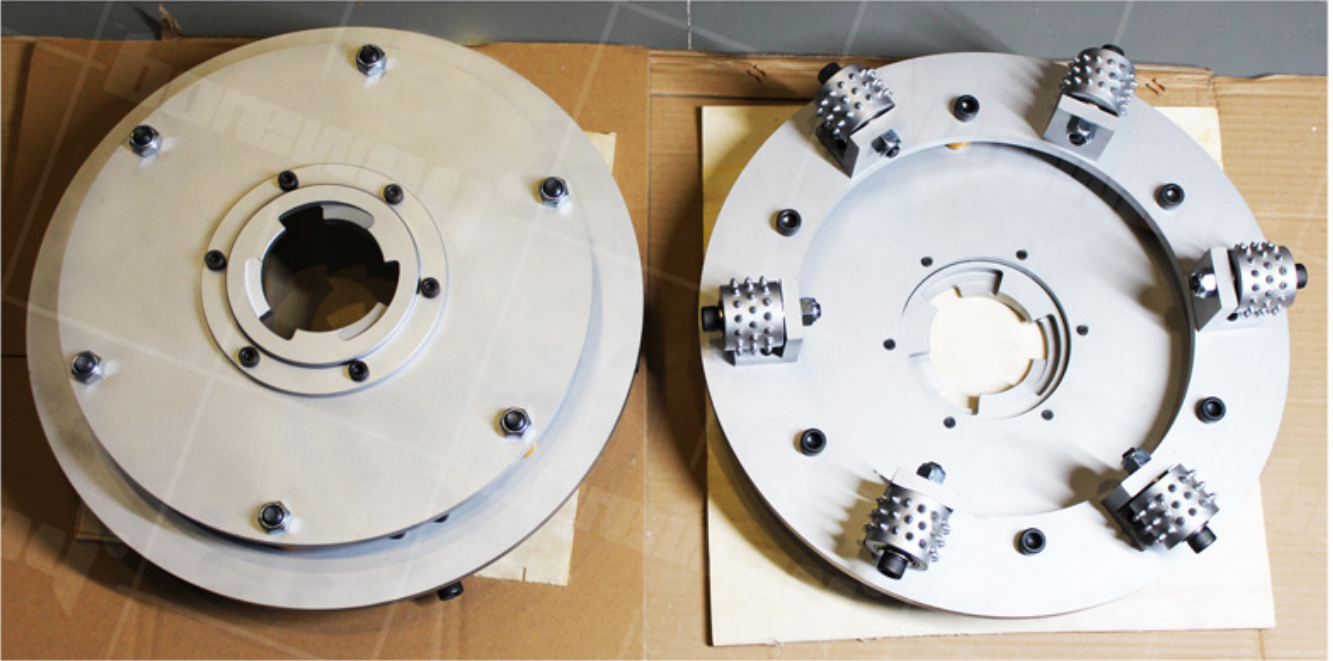

□□ □□□ (U Shape, Frankfurt, Fickert, Lavina, Husqvarna, HTC, Klindex, Werkmaster, Diamatic □)