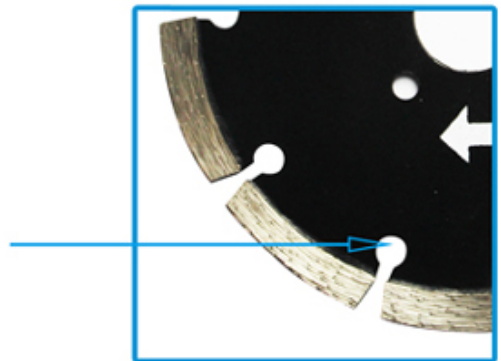

150mm Boreway

150mm Boreway

1. 150mm Boreway
 2. 150mm Boreway
 3. 150mm Boreway
 4. 150mm Boreway
- 150mm Boreway = 150mm Boreway = OEM

Key slot design
 1.Reduces the deformation of saw blade caused by cutting thermal expansion.

High purity low oxygen pre alloyed powder is used for cutter head carcass
 1.Strong control and wear resistance;
 2.The cutter head is not easy to break and deform

High purity low oxygen pre alloyed powder is used for cutter head carcass
 1.Strong control and wear resistance;
 2.The cutter head is not easy to break and deform