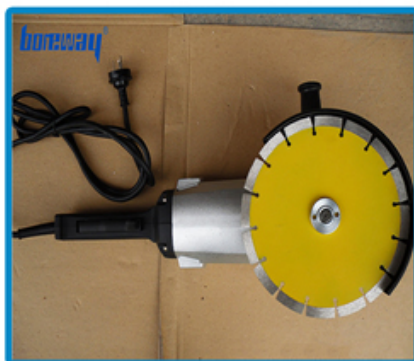

မြေပုံ မြေပုံ မြေပုံ : _____

မြေပုံကို မြေပုံ မြေပုံ မြေပုံ ... မြေပုံ မြေပုံ မြေပုံ, မြေပုံ, မြေပုံ, မြေပုံ မြေပုံ