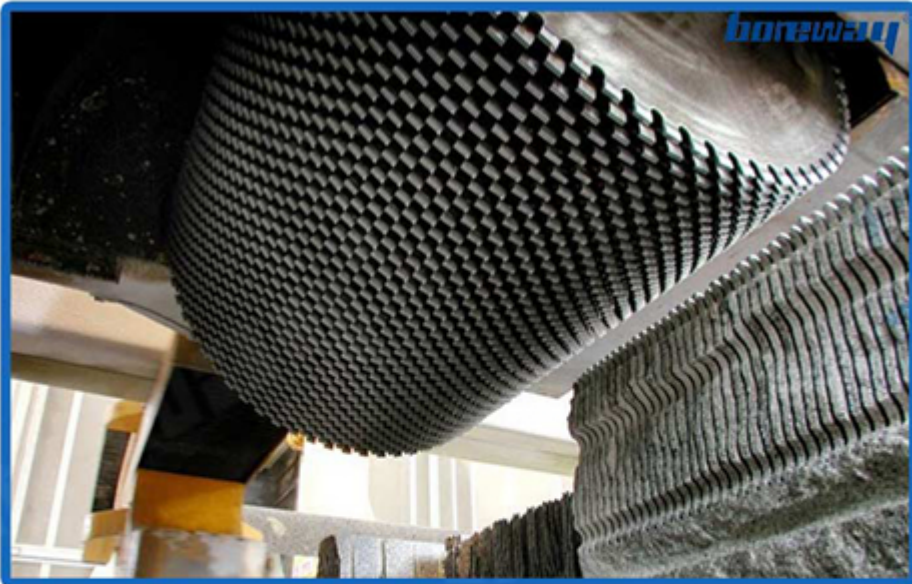

鑿石刀頭 鑿石刀頭 鑿石刀頭 :

鑿石刀頭 鑿石刀頭 鑿石刀頭 鑿石刀頭 鑿石刀頭

It is multi-layers structure and "v" taper shape of 900-3500mm circular saw blades for block cutting of granite, sandstone, various hard stone with quartz.

鑿石刀頭 :

# Applicable materials

To meet your demands for cutting different materials, such as granite, marble, quartz stone, sand stone, microcrystalline stone, volcanic rock, concrete, glass, ceramic, masonry etc. Different segments recipe were been developed by our company.