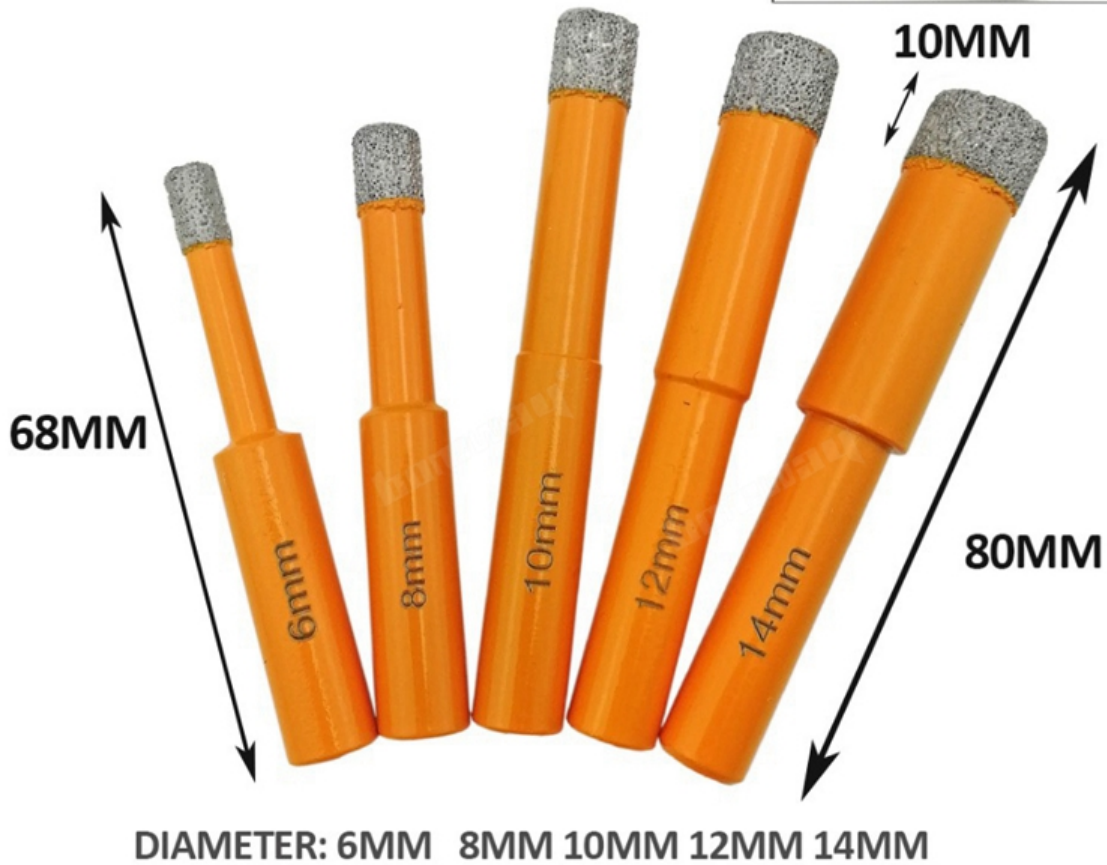

boreway®

Boreway Machinery Co.,Ltd
www.fordiamondtools.com
www.diamondtools.top

boreway[®]

www.diamondtools.top

Wax Inside

DIAMETER: 6MM 8MM 10MM 12MM 14MM

-DELIVERY-

Less than 45kg,generally delivery by express(Door to Door).