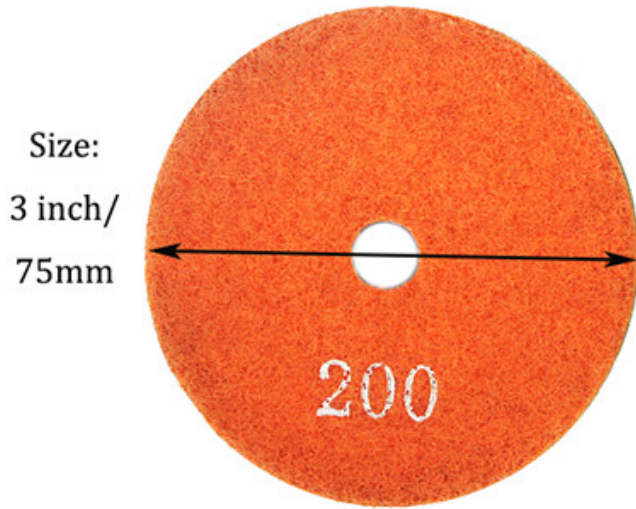

Boreway 75mm 75mm

：

Boreway Machinery Co.,Ltd
www.diamondtools.top
www.boreway.net

Boreway 75mm

75mm

：

3

3	3
10mm	10mm

：

3000 3000 Boreway 75mm 30 3000000 30 30

Pad Material: resin and diamond

75mm Resin Diamond Floor Polishing Pad for Concrete Stone

30 3000 30 :

3 30 30 30000 30 30 30 3000, 3000, 3000, 30 3000, 30 3000 30 3000 30 3000 30 3000.