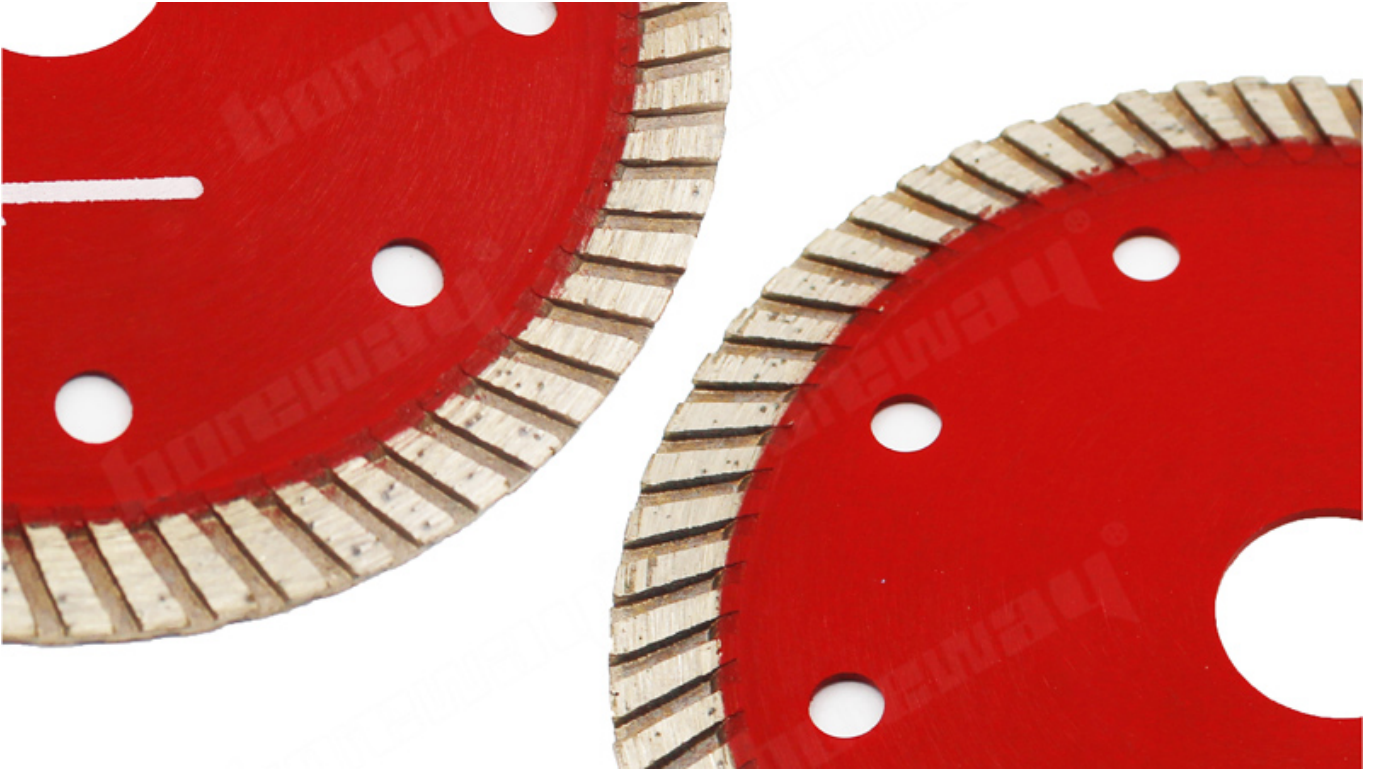

105mm 105mm 105mm 105mm 105mm 105mm, 105mm 105mm 105mm 105mm, 105mm 105mm 105mm 105mm, 105mm 105mm 105mm 105mm.

105mm:

105mm 105mm 105mm 105mm 105mm 105mm:

mm		mm		mm		mm	
mm	mm	mm (mm)	mm (mm)	4	105		8/10/12
4.3	110	8/10/12					
4.5	115	8/10/12					
5	125	8/10/12				16/20 22.23 25.4 50	
6	150	8/10/12					
7	180	8/10/12					
8	200	8/10/12					
9	230	8/10/12					

105mm 105mm 105mm 105mm 105mm 105mm.

105mm = 105mm = 105mm = 105mm = OEM