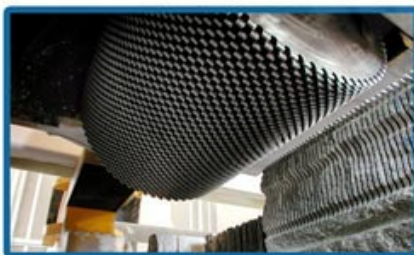

For Block Cutting of Granite, Sandstone, Slate, Kinds of Hard Stone with quartz

One is single size multi cutter, which all blade sizes in same thickness and diameter while the other is multi size multi cutter, two sizes or more different size diameter blades used together in one stone machine.