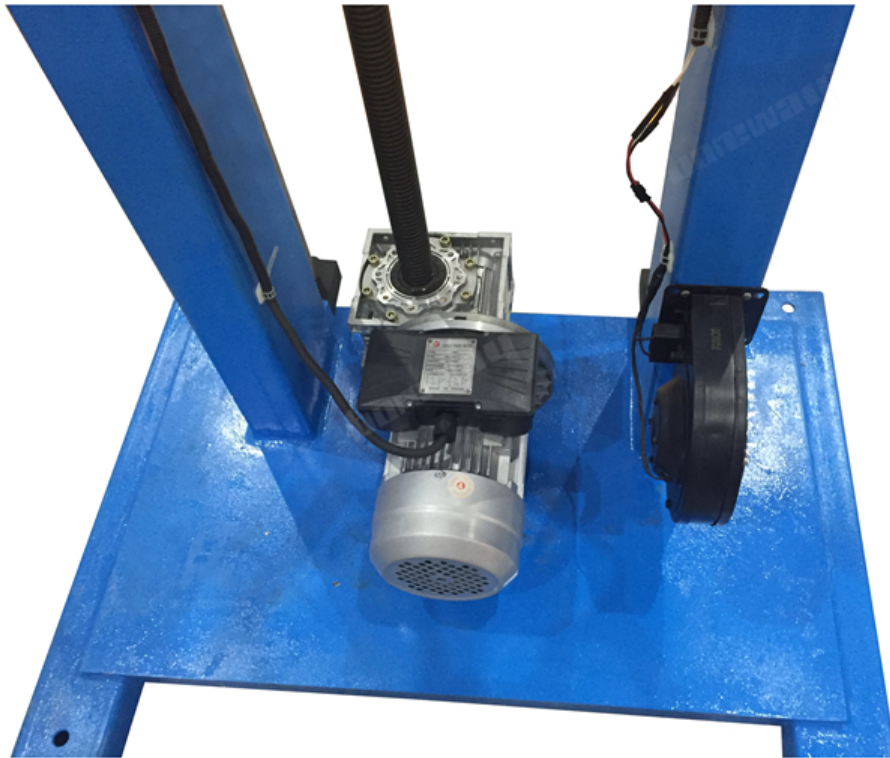

boreway®

Boreway Machinery Co., Ltd.
www.diamondtools.top
www.boreway.com