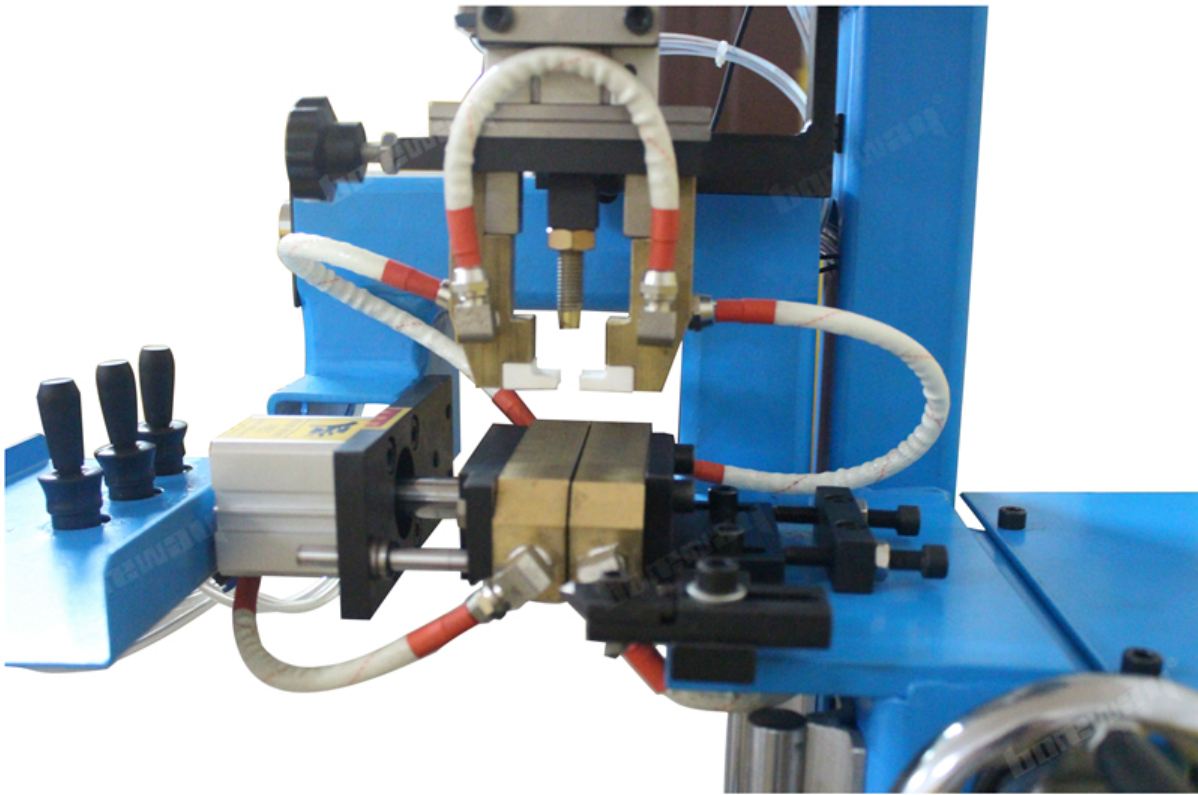

boreway®

Boreway Machinery Co., Ltd.
www.diamondtools.top
www.boreway.com