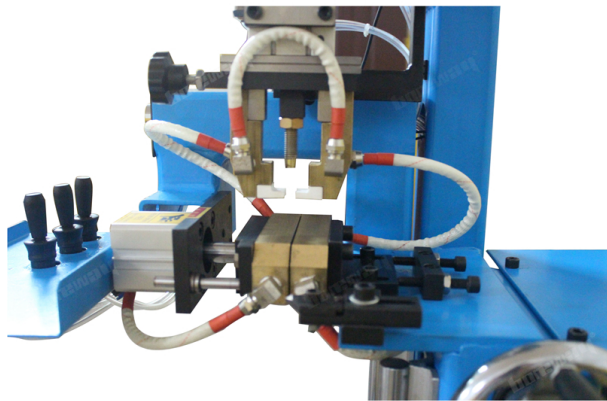

Boreway Machinery Co., Ltd.
www.diamondtools.top
www.boreway.com