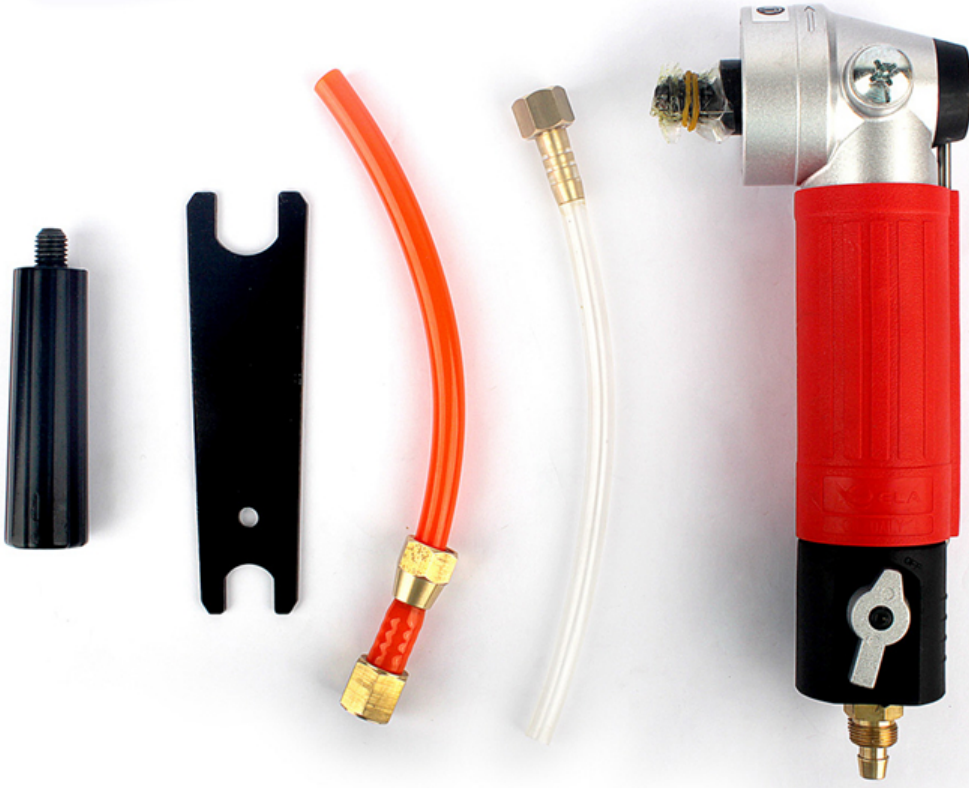

00:

00 00 00 00 00 0 M14 0000 0, 00, 000, 0000, 000 0000 0 00000. 000 00 000 0 0000. 0000 00 0, 00 0, 00 000, 00 00, 0000 00 00.

00:

- 0000 0000 00 00 00
- 00 00 0 0000 0 0000
- 00000 00000 00 00 0000
- 00 00 0 00000 00 0000 0 00000.

00:

00 00 00 00 00 0 M14 0000 0000 0000 0000 00

00 00	00
00	BW-WS-6 (M14)
00 0000 00	3 00 - 4 00
00	300 * 200 * 150MM
00 00	0-4500 RPM
0000 00 00	6-7 Kg / cm2;
00 00	M14 5/8 "-11
00	1.6kg

00:

00 00 00 00 00 0 M14 0000 0000 0000 0000 00

boreway®

Boreway Machinery Co.,Ltd
www.fordiamondtools.com
www.diamondtools.top