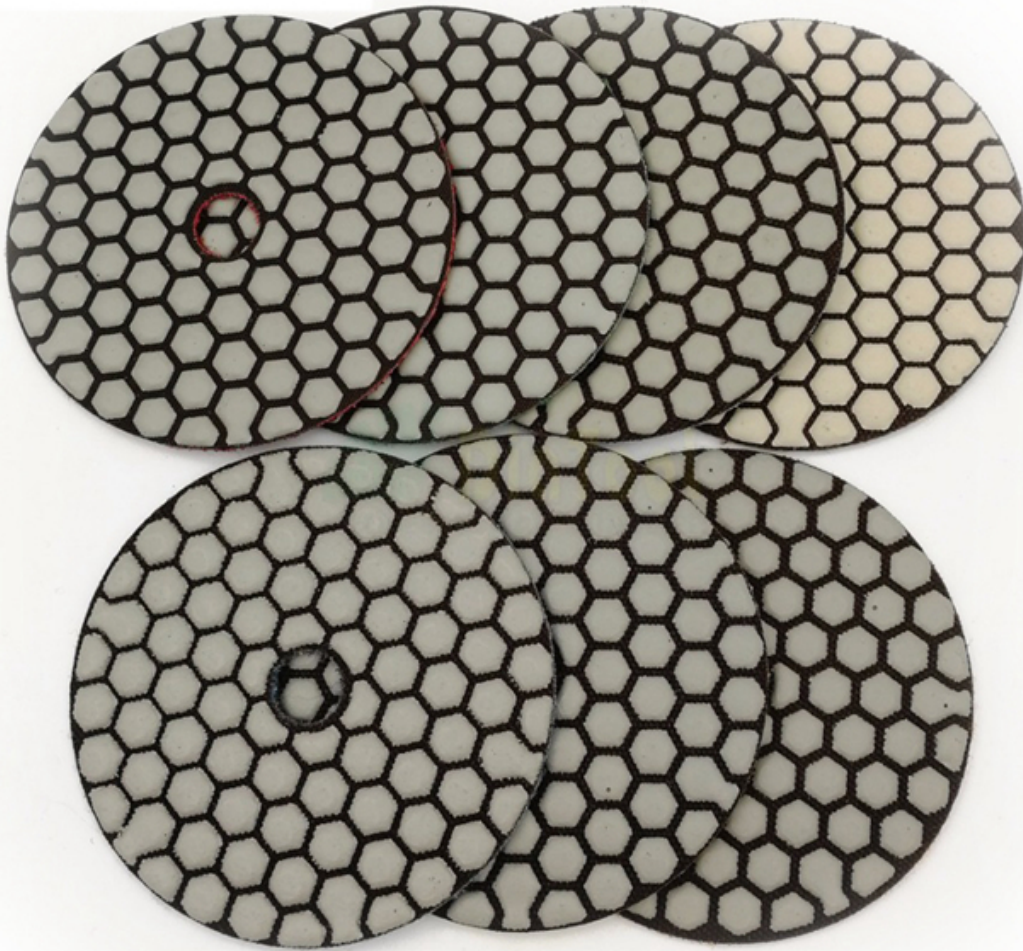

boreway®

Boreway Machinery Co., Ltd.
www.diamondtools.top
www.boreway.com

DRY FLEXIBLE DIAMOND POLISHING PADS

1.5MM
Workable Thickness

www.diamondtools.top

Front Side

Back Side

boreway®