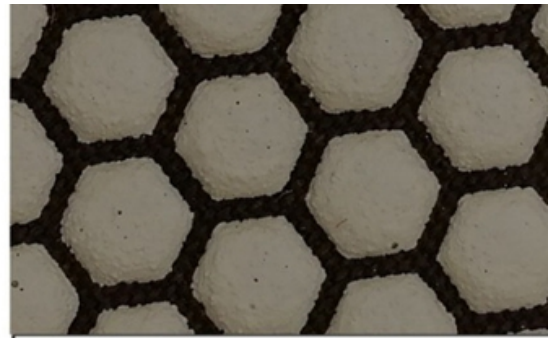

1.5MM
Workable Thickness

www.diamondtools.top

Front Side