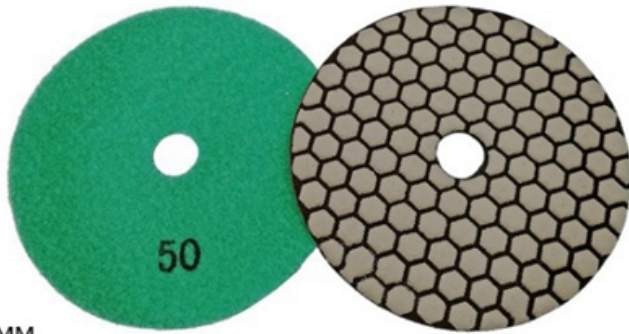

DRY FLEXIBLE DIAMOND POLISHING PADS