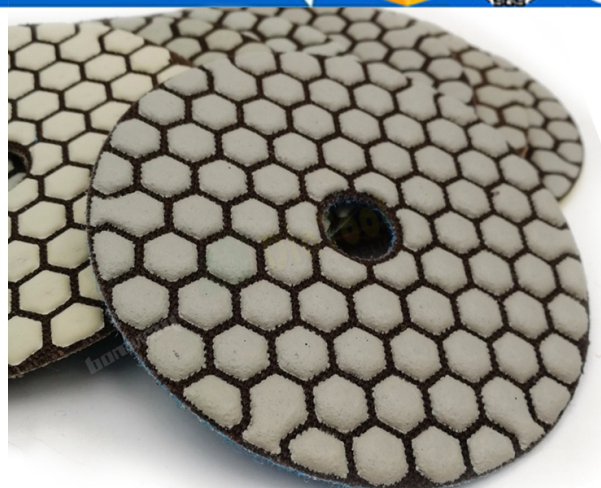

DRY FLEXIBLE DIAMOND POLISHING PADS

1.5MM
Workable Thickness

Front Side

Back Side

boreway®

Boreway Machinery Co.,Ltd
www.fordiamondtools.com
www.diamondtools.top

Boreway Machinery Co.,Ltd
www.fordiamondtools.com
www.diamondtools.top