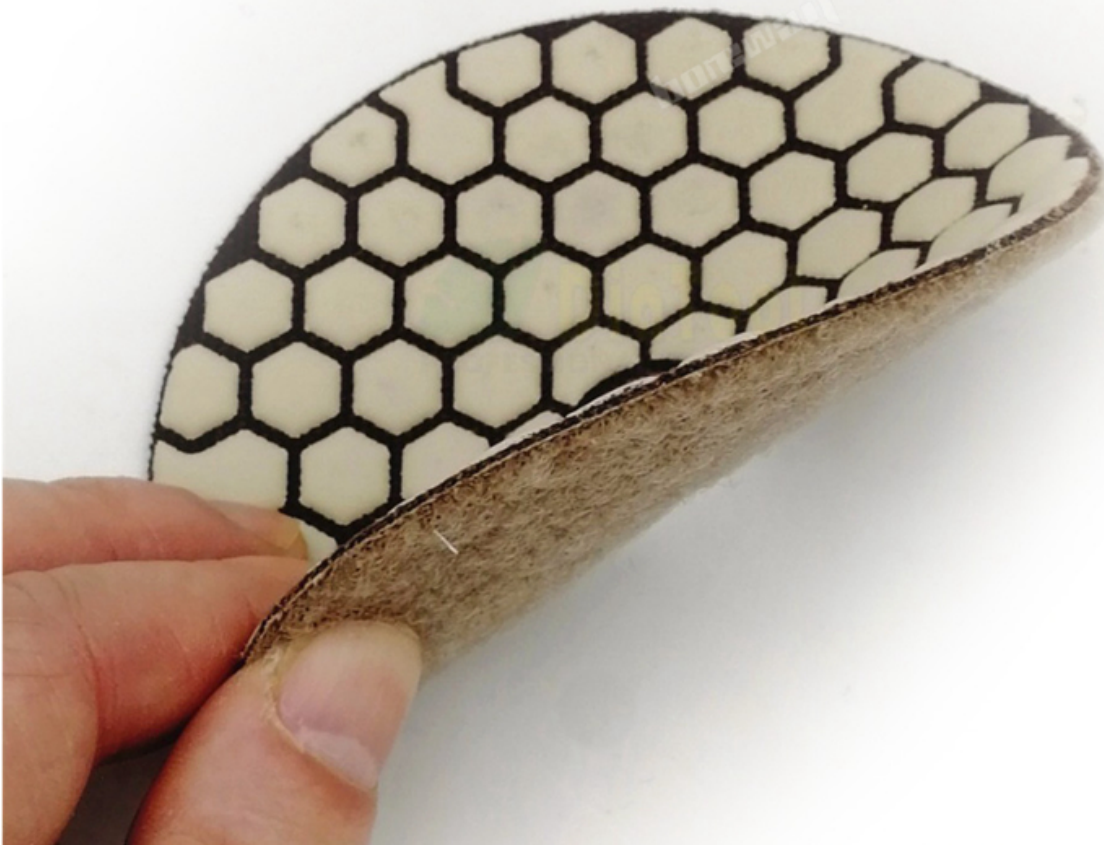

DRY FLEXIBLE DIAMOND POLISHING PADS

1.5MM
Workable Thickness

Front Side

Back Side

boreway®

Boreway Machinery Co.,Ltd
www.fordiamondtools.com
www.diamondtools.top

Boreway Machinery Co.,Ltd
www.fordiamondtools.com
www.diamondtools.top