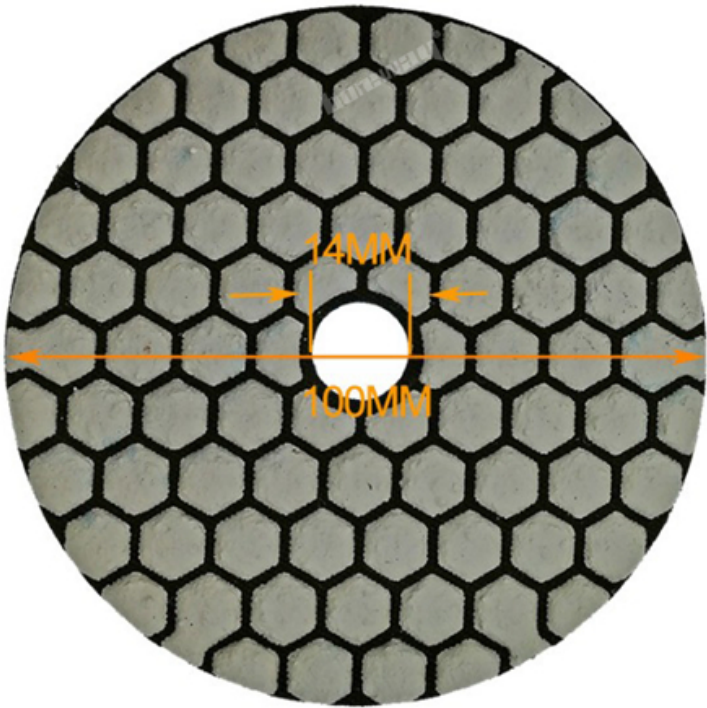

DRY FLEXIBLE DIAMOND POLISHING PADS

1.5MM
Workable Thickness

Front Side

Back Side

boreway®

Boreway Machinery Co.,Ltd
www.fordiamondtools.com
www.diamondtools.top

Boreway Machinery Co.,Ltd
www.fordiamondtools.com
www.diamondtools.top