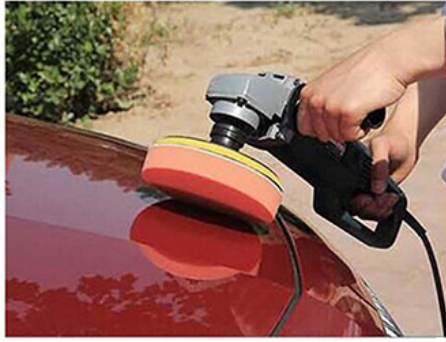

6 inch diameter pads suitable for cleaning and polishing.

:

6 inch diameter pads

□□ □□ □□ :

6 □□ □□ □□ □□ □□□, □□ □□ □□ □□ □□ □□ □□ □□ □□ □□ □□□□.

Electrodrill

Angle grinder

Polisher